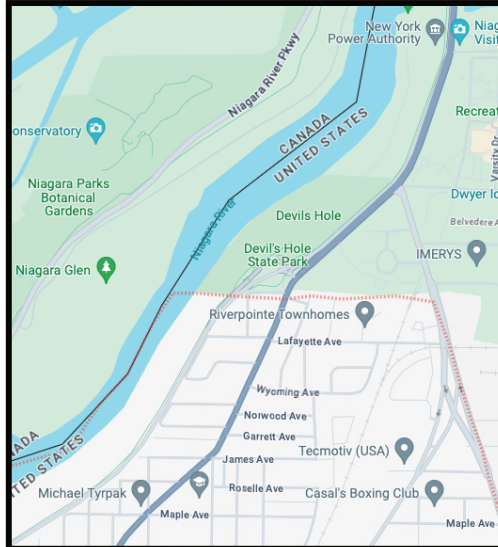

Niagara Falls State Park

DEVIL'S HOLE

What
Goes Here?

Park Rules

- | | | |
|---|--|--|
|  No
Sticks |  No
Climbing |  No
Climbing |
|  No
Smoking |  No
Climbing |  No
Climbing |
|  No
Alcohol |  No
Climbing | |
|  No
Alcohol |  No
Climbing | |