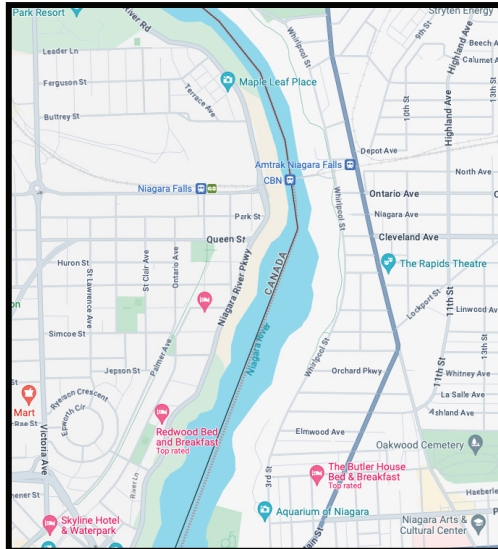

Niagara Falls State Park GORGEVIEW (A)

What
Goes Here?

Park Rules

- | | | |
|--|--|--|
|  No
Talk |  No
Climbing |  No
Climbing |
|  No
Talk |  No
Climbing |  No
Climbing |
|  No
Talk |  No
Climbing | |
|  No
Talk |  No
Climbing | |