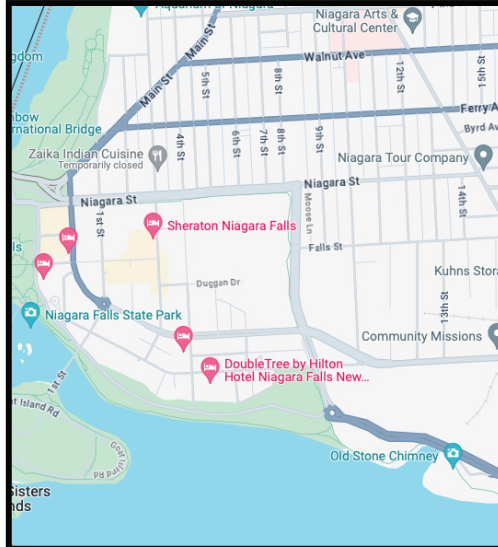

Niagara Falls State Park RIVERWAY

What Goes Here?

Park Rules

- | | | |
|--|---|---|
|  No Walking |  No Climbing |  No Climbing |
|  No Walking |  No Climbing |  No Climbing |
|  No Walking |  No Climbing | |
|  No Walking |  No Climbing | |