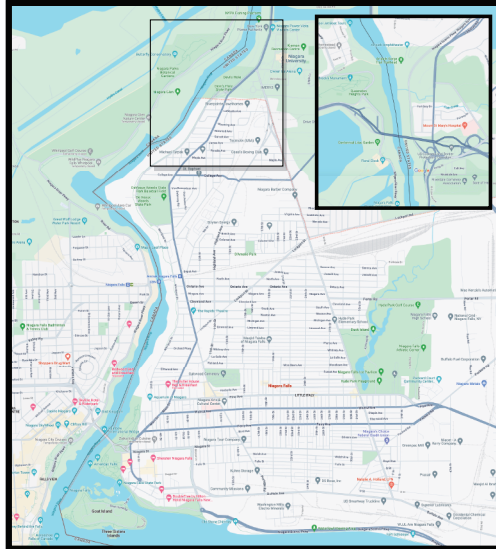

Niagara Falls State Park

DEVIL'S HOLE

Park Rules

- | | | |
|---|---|---|
|  Walk |  No Climbing |  No Climbing |
|  No Walk |  No Climbing |  No Climbing |
|  No Walk |  No Climbing | |
|  No Walk |  No Climbing | |