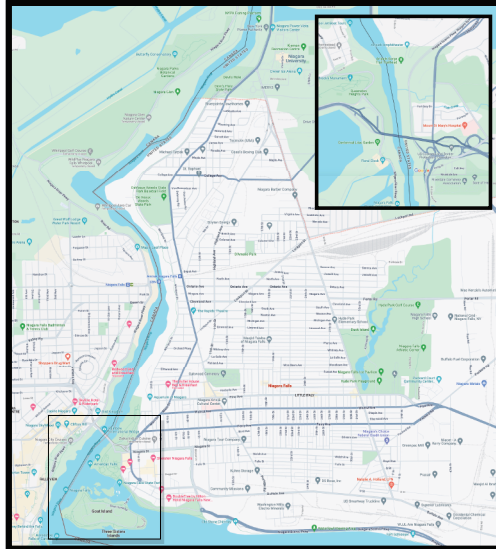

# Niagara Falls State Park GOAT ISLAND