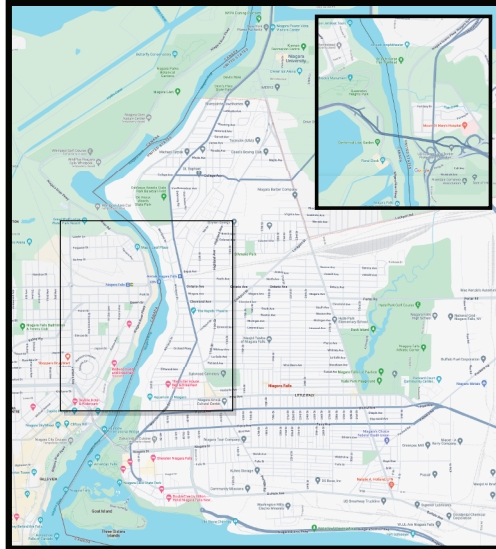

Niagara Falls State Park GORGEVIEW (A)

Park Rules

- | | | | |
|--|-------------|--|-------------|
| | No Climbing | | No Climbing |
| | No Climbing | | No Climbing |
| | No Climbing | | No Climbing |
| | No Climbing | | No Climbing |