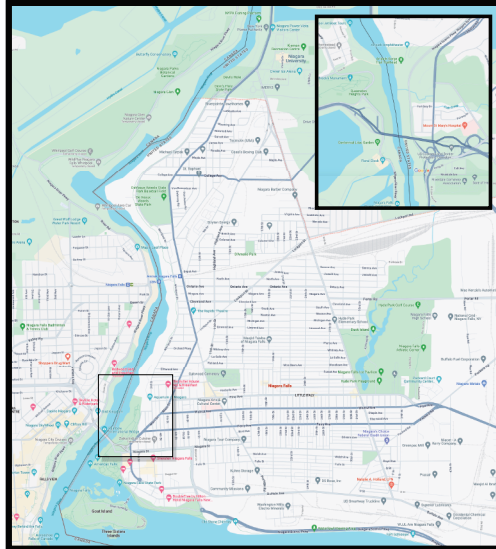

Niagara Falls State Park

GORGEVIEW (B)

Park Rules

- | | | |
|--|--|--|
|  No
Trekking |  No
Climbing |  No
Climbing |
|  No
Climbing |  No
Climbing |  No
Climbing |
|  No
Climbing |  No
Climbing | |
|  No
Climbing |  No
Climbing | |