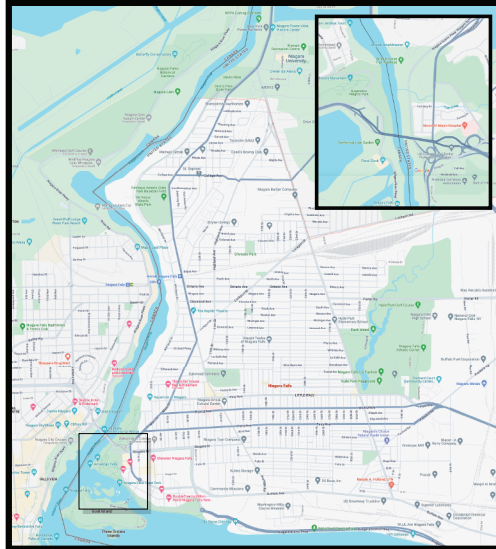

Niagara Falls State Park PROSPECT POINT

Park Rules