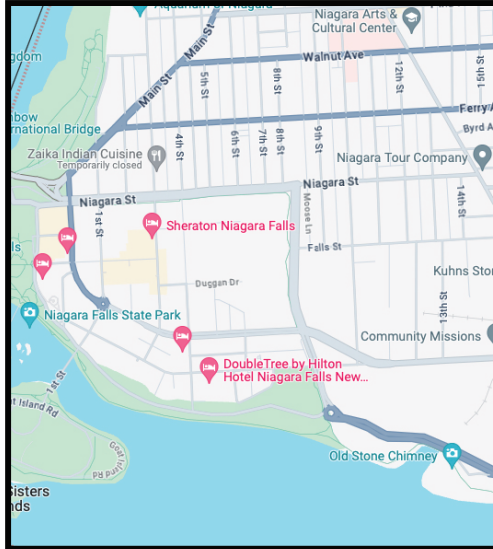

Niagara Falls State Park RIVERWAY

Park Rules

- | | | |
|---|---|---|
|  Walk |  No Climbing |  No Climbing |
|  Bicycling |  No Climbing |  No Climbing |
|  Camping |  No Climbing | |
|  Fishing |  No Climbing | |