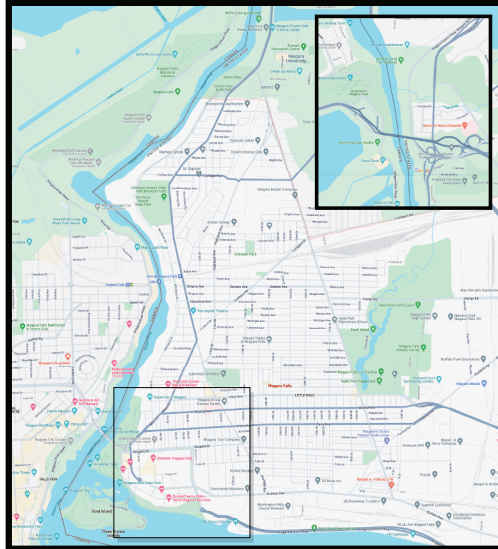

Niagara Falls State Park RIVERWAY

Park Rules

- | | | |
|---|---|---|
|  Walk |  No Climbing |  No Climbing |
|  Bicycling |  No Climbing |  No Climbing |
|  Camping |  No Climbing | |
|  Fishing |  No Climbing | |