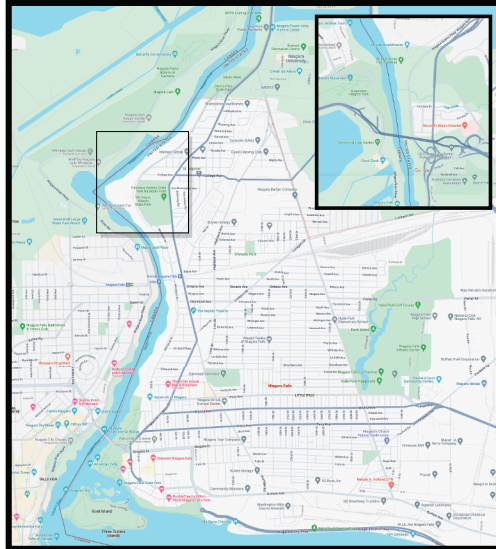

Niagara Falls State Park WHIRLPOOL

Park Rules

- | | | |
|---|---|---|
|  No Walking |  No Climbing |  No Climbing |
|  No Climbing |  No Climbing |  No Climbing |
|  No Climbing |  No Climbing | |
|  No Climbing |  No Climbing | |