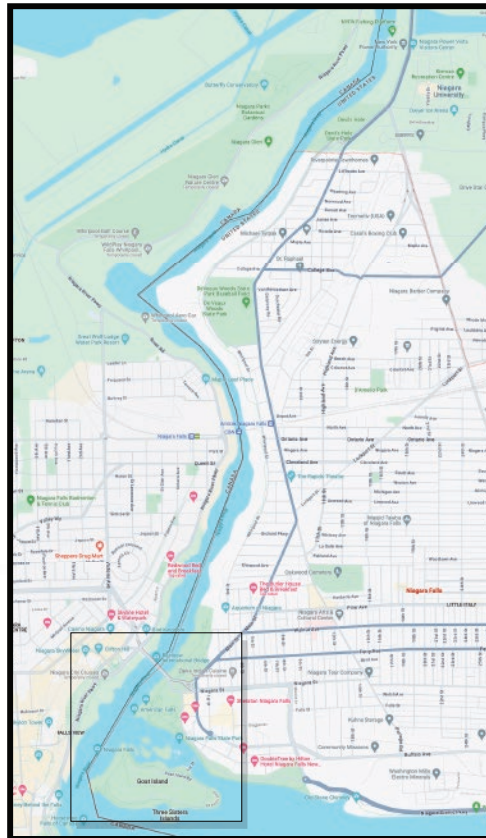

Niagara Falls State Park

GOAT ISLAND

Park Rules

- | | | | | | |
|---|----------------|---|-------------|---|-------------|
|  | Stay on Trails |  | No Climbing |  | No Climbing |
|  | Stay on Trails |  | No Climbing |  | No Climbing |
|  | Stay on Trails |  | No Climbing |  | No Climbing |
|  | Stay on Trails |  | No Climbing |  | No Climbing |