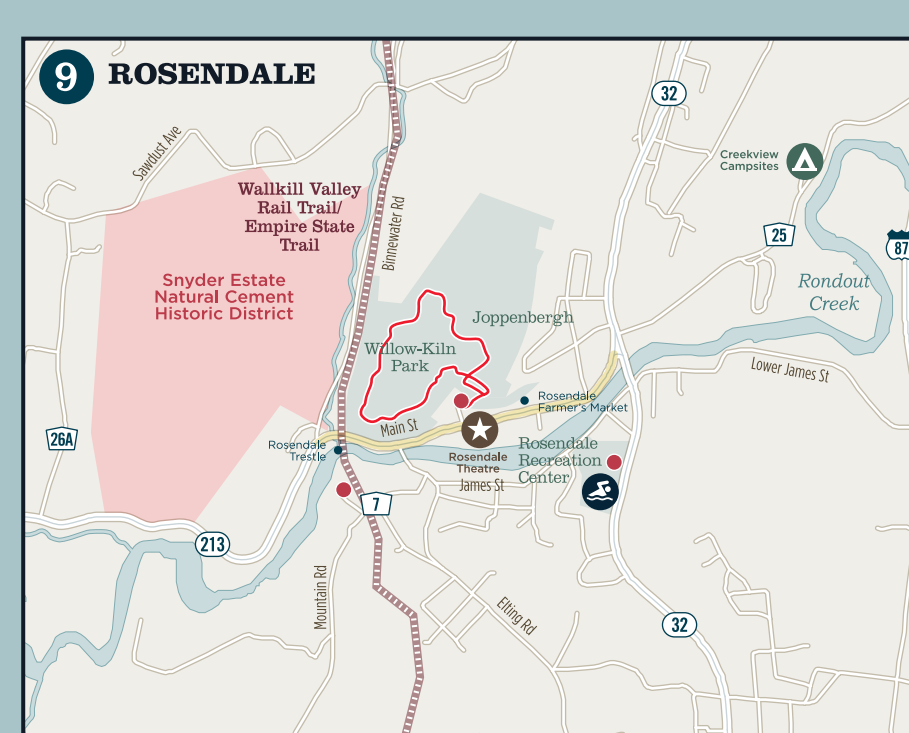

Sam's Point, Minnewaska State Park

MAP LEGEND

Parking	Campground	Trailer Boat Launch
Recreational Trail	Fishing Access	Car-Top Boat Launch
Multi-Use Trail/Rail Trail	Trailhead	Public Fishing Rights
Pool	Ice Skating	Museums & Attractions
Major Dam	Beach	Performing Arts
Park & Ride	Lighthouse	Suggested Strolling & Shopping Areas
Tourist Information	Golf Course	Railroad

Ulster County Tourism

MAP LEGEND

Parking	Campground	Trailer Boat Launch
Recreational Trail	Fishing Access	Car-Top Boat Launch
Multi-Use Trail/Rail Trail	Trailhead	Public Fishing Rights
Pool	Ice Skating	Museums & Attractions
Major Dam	Beach	Performing Arts
Park & Ride	Lighthouse	Suggested Strolling & Shopping Areas
Tourist Information	Golf Course	Railroad