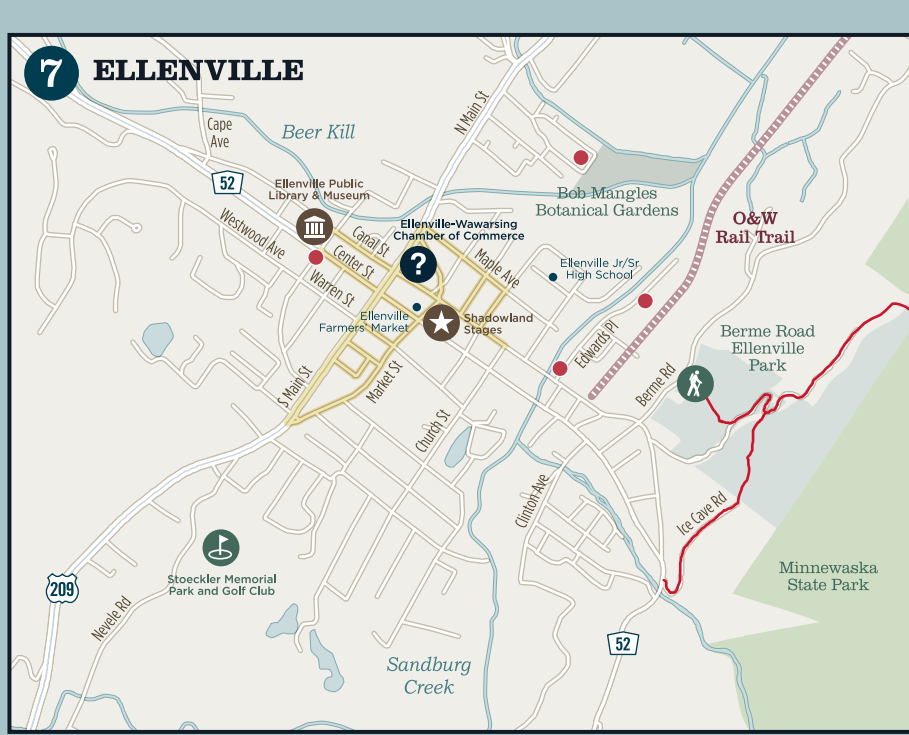

Sam's Point, Minnewaska State Park

MAP LEGEND

Parking	Campground	Trailer Boat Launch
Recreational Trail	Fishing Access	Car-Top Boat Launch
Multi-Use Trail/Rail Trail	Trailhead	Public Fishing Rights
Pool	Ice Skating	Museums & Attractions
Major Dam	Beach	Performing Arts
Park & Ride	Lighthouse	Suggested Strolling & Shopping Areas
Tourist Information	Golf Course	Railroad

Sam's Point, Minnewaska State Park

MAP LEGEND

Parking	Campground	Trailer Boat Launch
Recreational Trail	Fishing Access	Car-Top Boat Launch
Multi-Use Trail/Rail Trail	Trailhead	Public Fishing Rights
Pool	Ice Skating	Museums & Attractions
Major Dam	Beach	