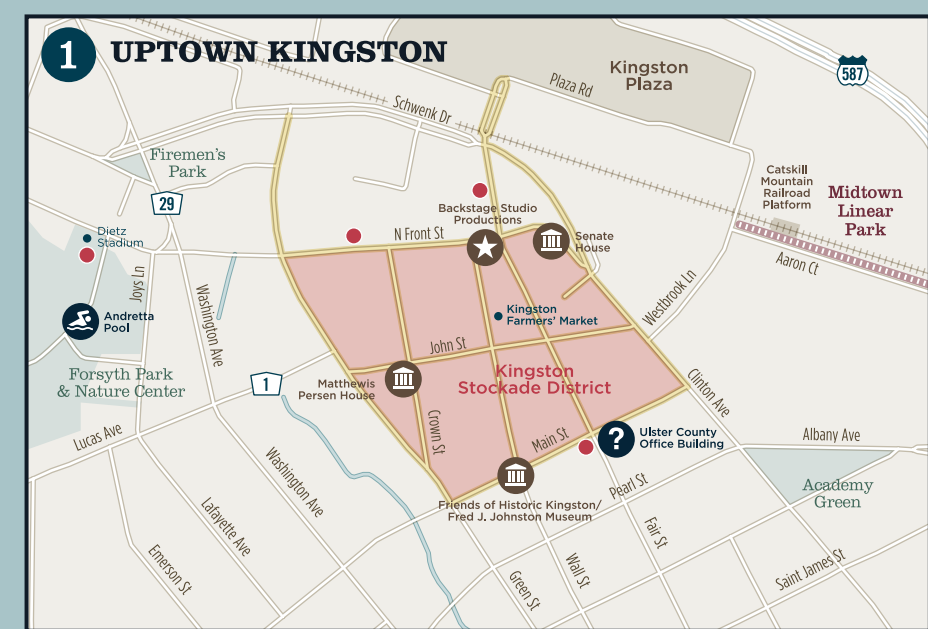

Sam's Point, Minnewaska State Park

MAP LEGEND

Parking	Campground	Trailer Boat Launch
Recreational Trail	Fishing Access	Car-Top Boat Launch
Multi-Use Trail/Rail Trail	Trailhead	Public Fishing Rights
Pool	Ice Skating	Museums & Attractions
Major Dam	Beach	Performing Arts
Park & Ride	Lighthouse	Suggested Strolling & Shopping Areas
Tourist Information	Golf Course	Railroad