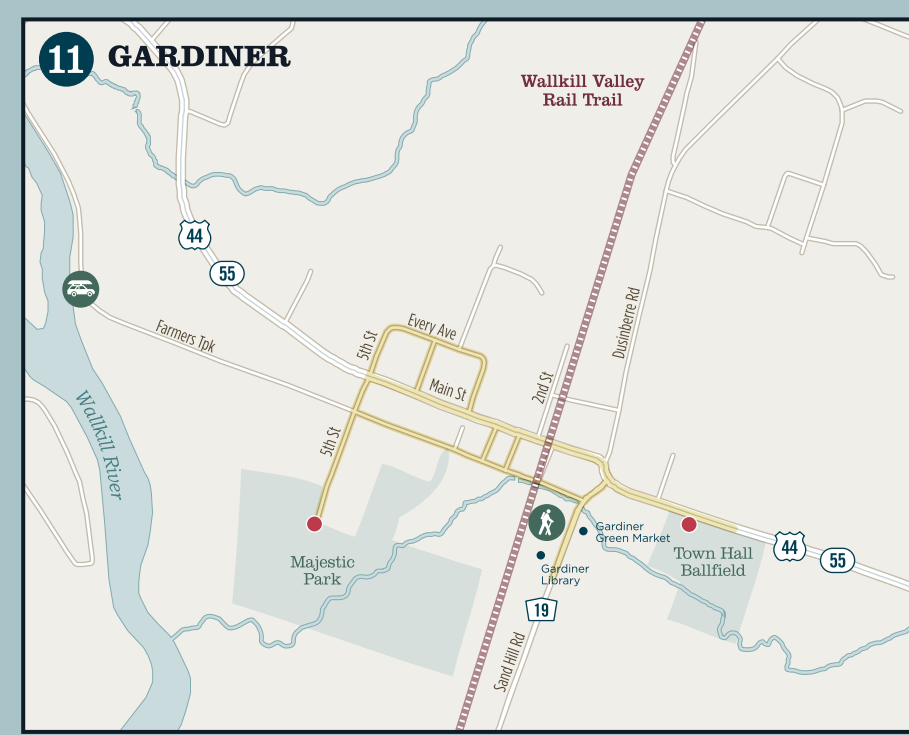

Sam's Point, Minnewaska State Park

MAP LEGEND

Parking	Campground	Trailer Boat Launch
Recreational Trail	Fishing Access	Car-Top Boat Launch
Multi-Use Trail/Rail Trail	Trailhead	Public Fishing Rights
Pool	Ice Skating	Museums & Attractions
Major Dam	Beach	Performing Arts
Park & Ride	Lighthouse	Suggested Strolling & Shopping Areas
Tourist Information	Golf Course	Railroad

Ulster County Tourism

MAP LEGEND

Parking	Campground	Trailer Boat Launch
Recreational Trail	Fishing Access	Car-Top Boat Launch
Multi-Use Trail/Rail Trail	Trailhead	Public Fishing Rights
Pool	Ice Skating	Museums & Attractions
Major Dam	Beach	Performing Arts
Park & Ride	Lighthouse	Suggested Strolling & Shopping Areas
Tourist Information	Golf Course	Railroad