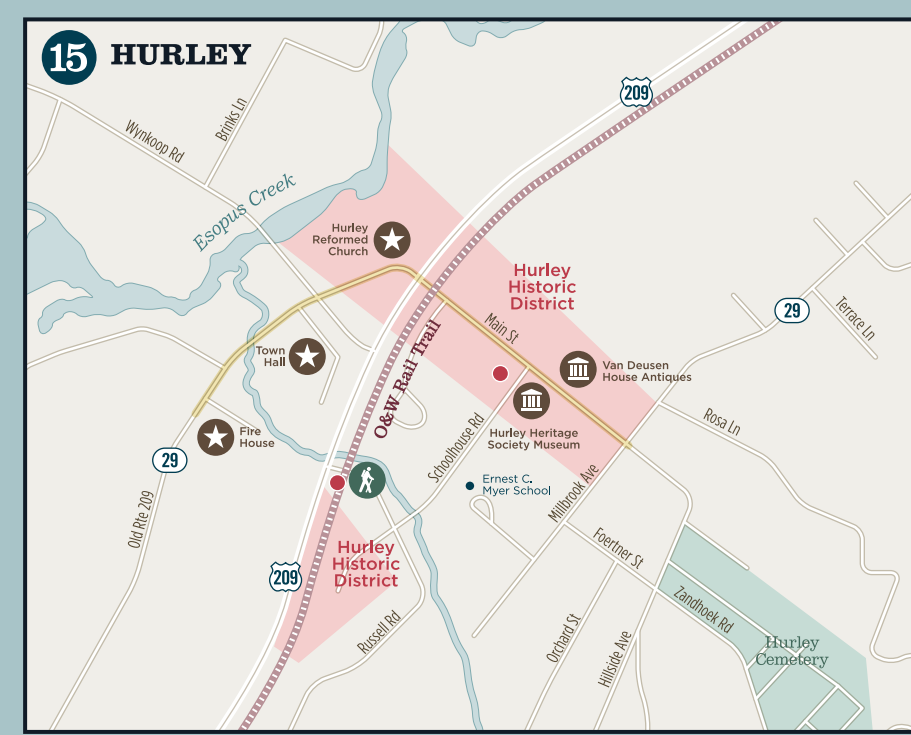

Sam's Point, Minnewaska State Park

MAP LEGEND

Parking	Campground	Trailer Boat Launch
Recreational Trail	Fishing Access	Car-Top Boat Launch
Multi-Use Trail/Rail Trail	Trailhead	Public Fishing Rights
Pool	Ice Skating	Museums & Attractions
Major Dam	Beach	Performing Arts
Park & Ride	Lighthouse	Suggested Strolling & Shopping Areas
Tourist Information	Golf Course	Railroad

Sam's Point, Minnewaska State Park

MAP LEGEND

Parking	Campground	Trailer Boat Launch
Recreational Trail	Fishing Access	Car-Top Boat Launch
Multi-Use Trail/Rail Trail	Trailhead	Public Fishing Rights
Pool	Ice Skating	Museums & Attractions
Major Dam	Beach	