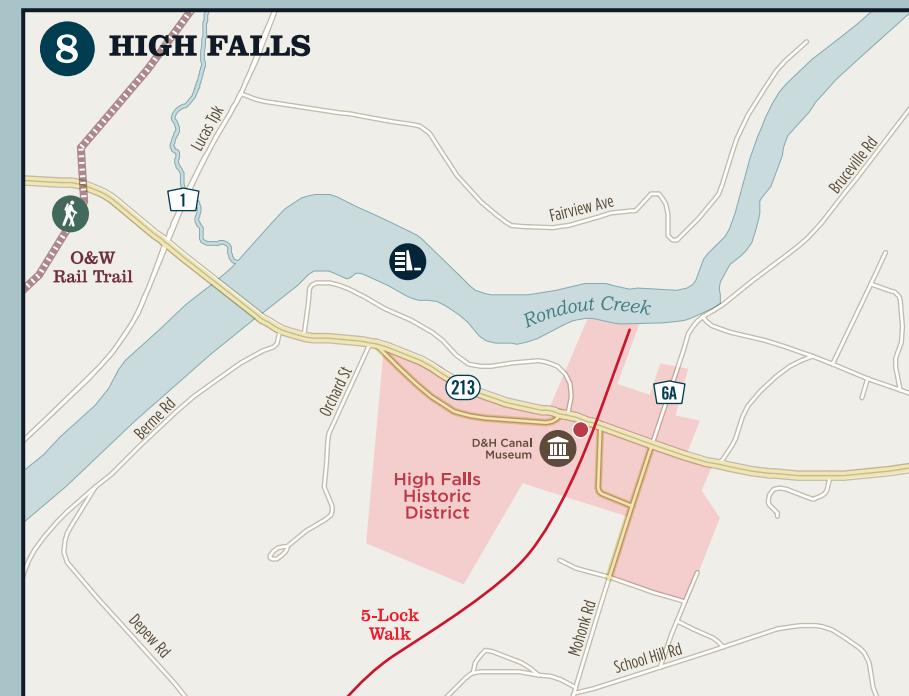

Sam's Point, Minnewaska State Park

MAP LEGEND

Parking	Campground	Trailer Boat Launch
Recreational Trail	Fishing Access	Car-Top Boat Launch
Multi-Use Trail/Rail Trail	Trailhead	Public Fishing Rights
Pool	Ice Skating	Museums & Attractions
Major Dam	Beach	Performing Arts
Park & Ride	Lighthouse	Suggested Strolling & Shopping Areas
Tourist Information	Golf Course	Railroad

Sam's Point, Minnewaska State Park

MAP LEGEND

Parking	Campground	Trailer Boat Launch
Recreational Trail	Fishing Access	Car-Top Boat Launch
Multi-Use Trail/Rail Trail	Trailhead	Public Fishing Rights
Pool	Ice Skating	Museums & Attractions
Major Dam	Beach	