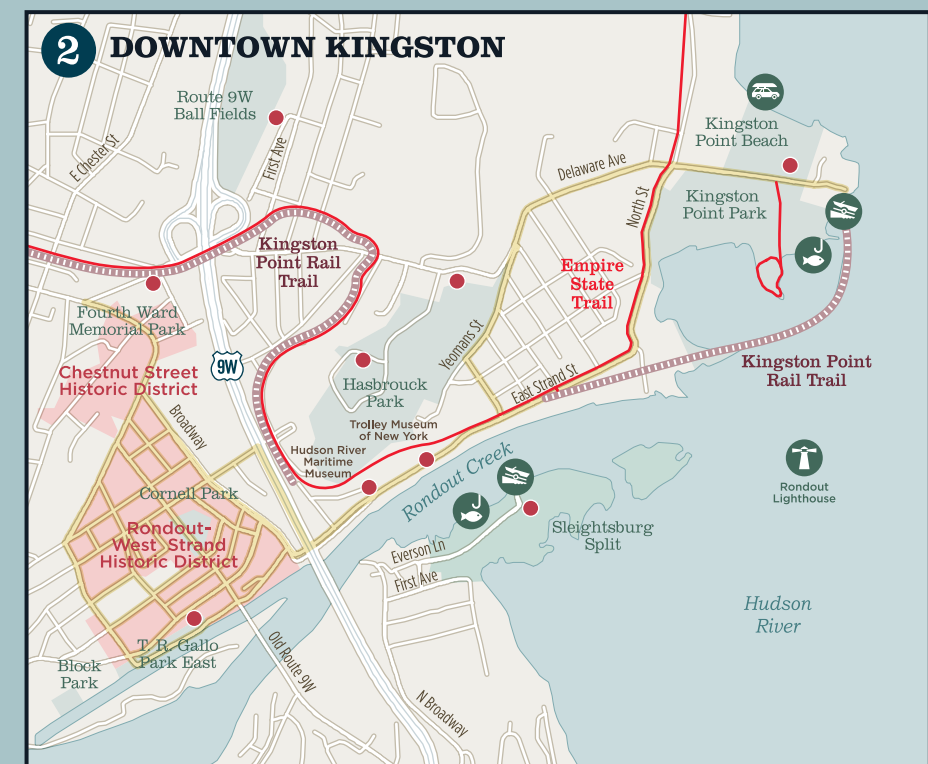

Sam's Point, Minnewaska State Park

MAP LEGEND

Parking	Campground	Trailer Boat Launch
Recreational Trail	Fishing Access	Car-Top Boat Launch
Multi-Use Trail/Rail Trail	Trailhead	Public Fishing Rights
Pool	Ice Skating	Museums & Attractions
Major Dam	Beach	Performing Arts
Park & Ride	Lighthouse	Suggested Strolling & Shopping Areas
Tourist Information	Golf Course	Railroad