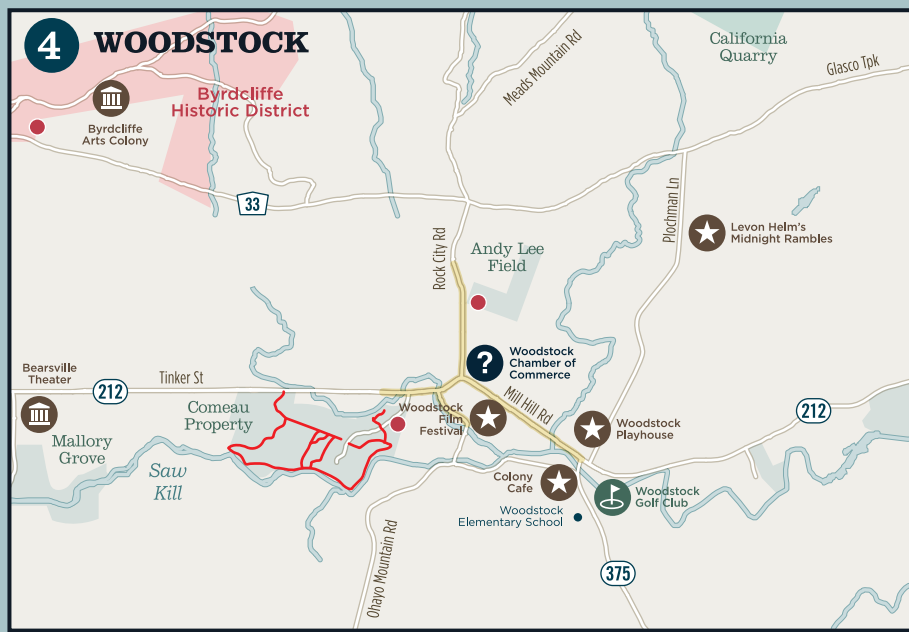

Sam's Point, Minnewaska State Park

MAP LEGEND

Parking	Campground	Trailer Boat Launch
Recreational Trail	Fishing Access	Car-Top Boat Launch
Multi-Use Trail/Rail Trail	Trailhead	Public Fishing Rights
Pool	Ice Skating	Museums & Attractions
Major Dam	Beach	Performing Arts
Park & Ride	Lighthouse	Suggested Strolling & Shopping Areas
Tourist Information	Golf Course	Railroad

Sam's Point, Minnewaska State Park

MAP LEGEND

Parking	Campground	Trailer Boat Launch
Recreational Trail	Fishing Access	Car-Top Boat Launch
Multi-Use Trail/Rail Trail	Trailhead	Public Fishing Rights
Pool	Ice Skating	Museums & Attractions
Major Dam	Beach	