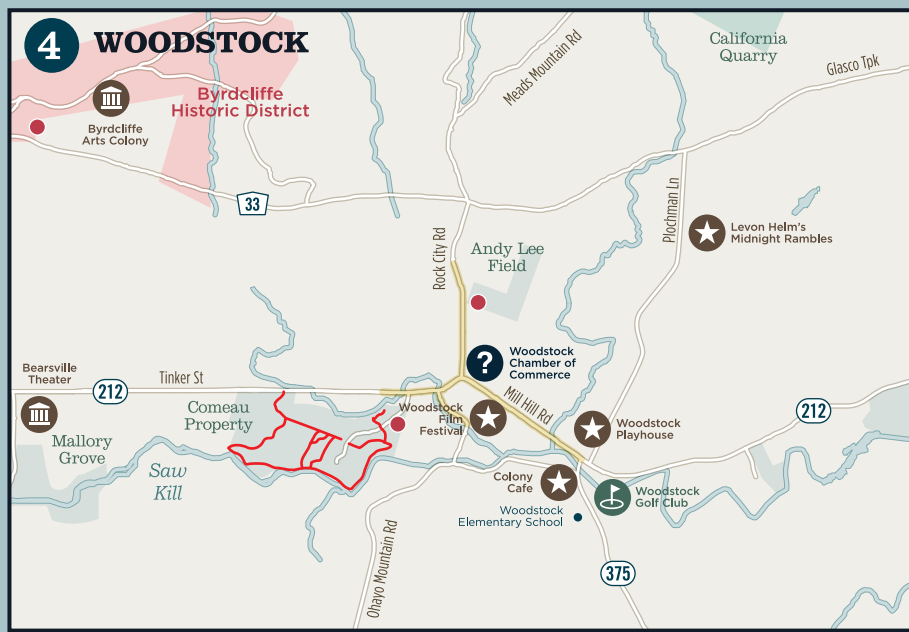

Sam's Point, Minnewaska State Park

MAP LEGEND

Parking	Campground	Trailer Boat Launch
Recreational Trail	Fishing Access	Car-Top Boat Launch
Multi-Use Trail/Rail Trail	Trailhead	Public Fishing Rights
Pool	Ice Skating	Museums & Attractions
Major Dam	Beach	Performing Arts
Park & Ride	Lighthouse	Suggested Strolling & Shopping Areas
Tourist Information	Golf Course	Railroad

Ulster County Tourism

MAP LEGEND

Parking	Campground	Trailer Boat Launch
Recreational Trail	Fishing Access	Car-Top Boat Launch
Multi-Use Trail/Rail Trail	Trailhead	Public Fishing Rights
Pool	Ice Skating	Museums & Attractions
Major Dam	Beach	Performing Arts
Park & Ride	Lighthouse	Suggested Strolling & Shopping Areas
Tourist Information	Golf Course	Railroad