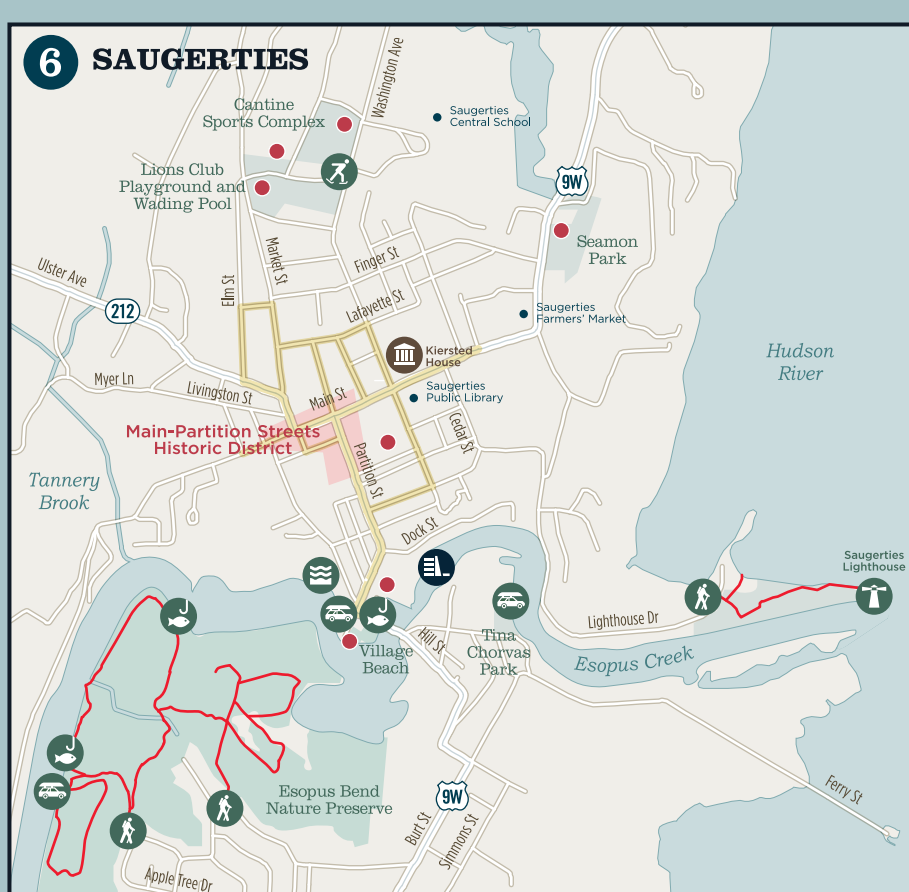

Sam's Point, Minnewaska State Park

MAP LEGEND

Parking	Campground	Trailer Boat Launch
Recreational Trail	Fishing Access	Car-Top Boat Launch
Multi-Use Trail/Rail Trail	Trailhead	Public Fishing Rights
Pool	Ice Skating	Museums & Attractions
Major Dam	Beach	Performing Arts
Park & Ride	Lighthouse	Suggested Strolling & Shopping Areas
Tourist Information	Golf Course	Railroad

Sam's Point, Minnewaska State Park

MAP LEGEND

Parking	Campground	Trailer Boat Launch
Recreational Trail	Fishing Access	Car-Top Boat Launch
Multi-Use Trail/Rail Trail	Trailhead	Public Fishing Rights
Pool	Ice Skating	Museums & Attractions
Major Dam	Beach	