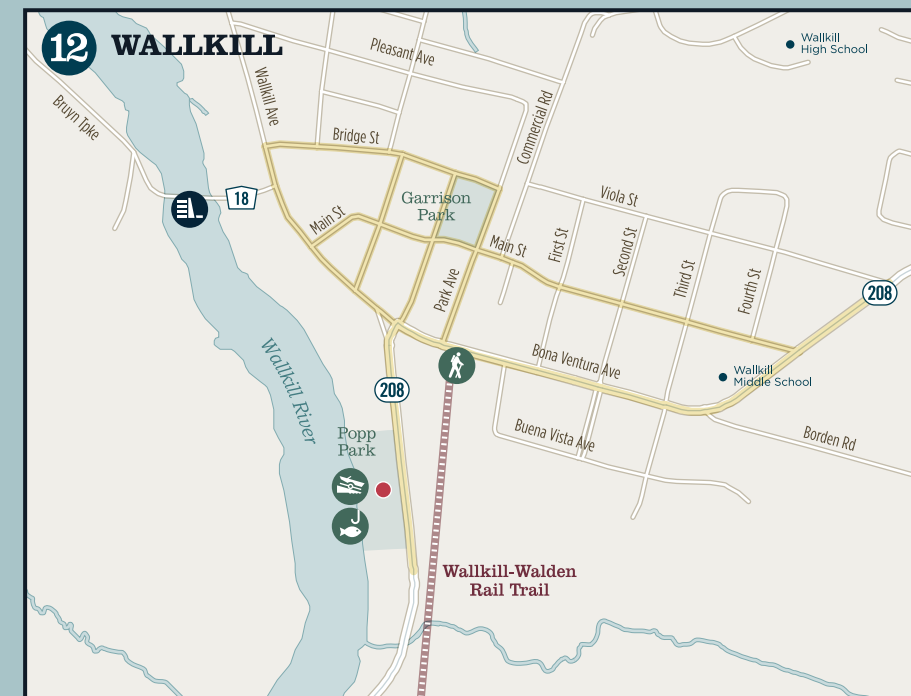

Sam's Point, Minnewaska State Park

MAP LEGEND

Parking	Campground	Trailer Boat Launch
Recreational Trail	Fishing Access	Car-Top Boat Launch
Multi-Use Trail/Rail Trail	Trailhead	Public Fishing Rights
Pool	Ice Skating	Museums & Attractions
Major Dam	Beach	Performing Arts
Park & Ride	Lighthouse	Suggested Strolling & Shopping Areas
Tourist Information	Golf Course	Railroad

Ulster County Tourism

MAP LEGEND

Parking	Campground	Trailer Boat Launch
Recreational Trail	Fishing Access	Car-Top Boat Launch
Multi-Use Trail/Rail Trail	Trailhead	Public Fishing Rights
Pool	Ice Skating	Museums & Attractions
Major Dam	Beach	Performing Arts
Park & Ride	Lighthouse	Suggested Strolling & Shopping Areas
Tourist Information	Golf Course	Railroad