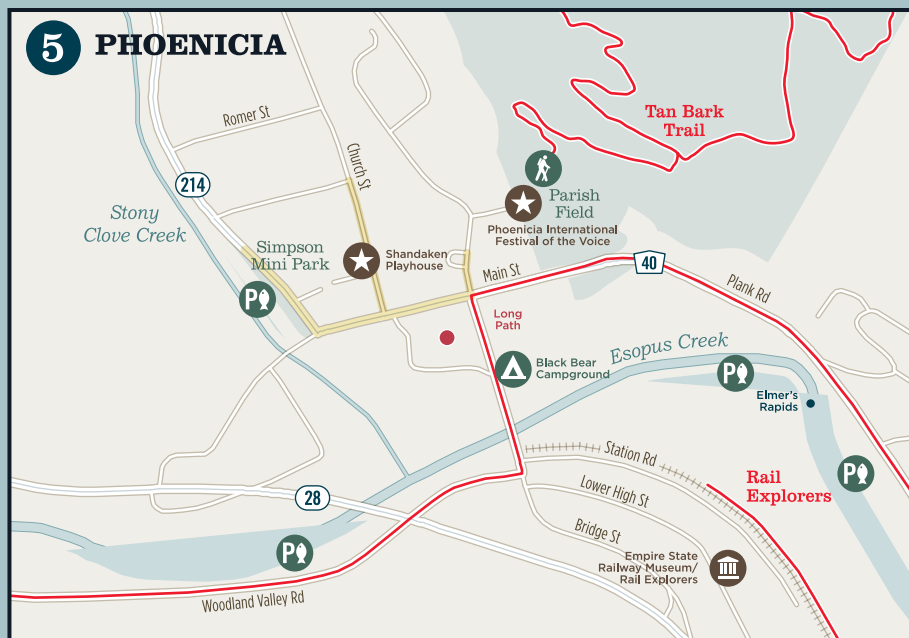

Sam's Point, Minnewaska State Park

MAP LEGEND

Parking	Campground	Trailer Boat Launch
Recreational Trail	Fishing Access	Car-Top Boat Launch
Multi-Use Trail/Rail Trail	Trailhead	Public Fishing Rights
Pool	Ice Skating	Museums & Attractions
Major Dam	Beach	Performing Arts
Park & Ride	Lighthouse	Suggested Strolling & Shopping Areas
Tourist Information	Golf Course	Railroad

Sam's Point, Minnewaska State Park

MAP LEGEND

Parking	Campground	Trailer Boat Launch
Recreational Trail	Fishing Access	Car-Top Boat Launch
Multi-Use Trail/Rail Trail	Trailhead	Public Fishing Rights
Pool	Ice Skating	Museums & Attractions
Major Dam	Beach	