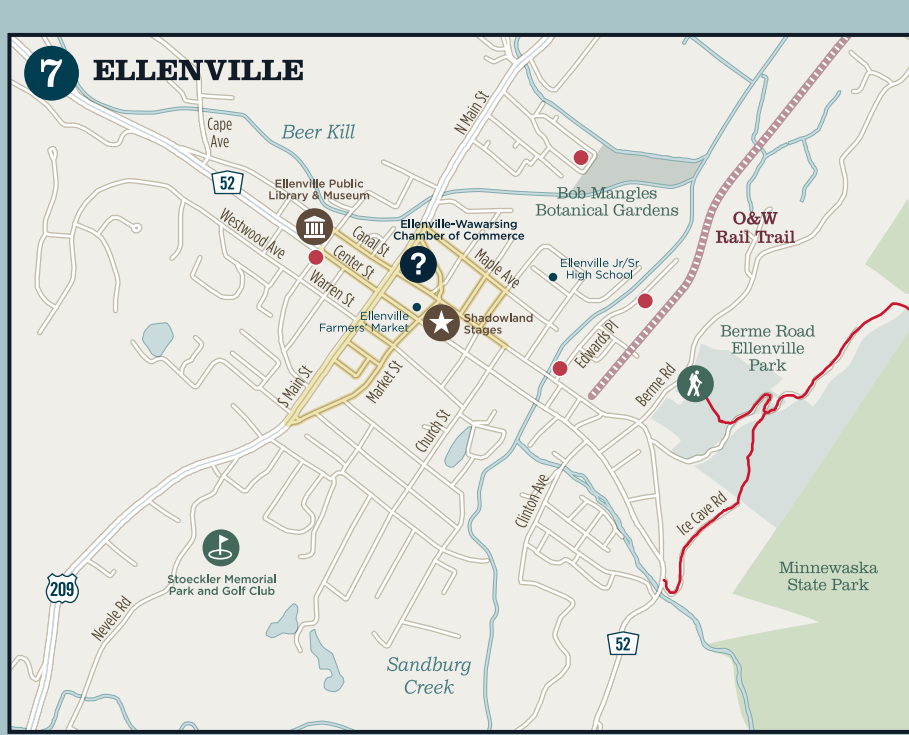

Sam's Point, Minnewaska State Park

MAP LEGEND

Parking	Campground	Trailer Boat Launch
Recreational Trail	Fishing Access	Car-Top Boat Launch
Multi-Use Trail/Rail Trail	Trailhead	Public Fishing Rights
Pool	Ice Skating	Museums & Attractions
Major Dam	Beach	Performing Arts
Park & Ride	Lighthouse	Suggested Strolling & Shopping Areas
Tourist Information	Golf Course	Railroad