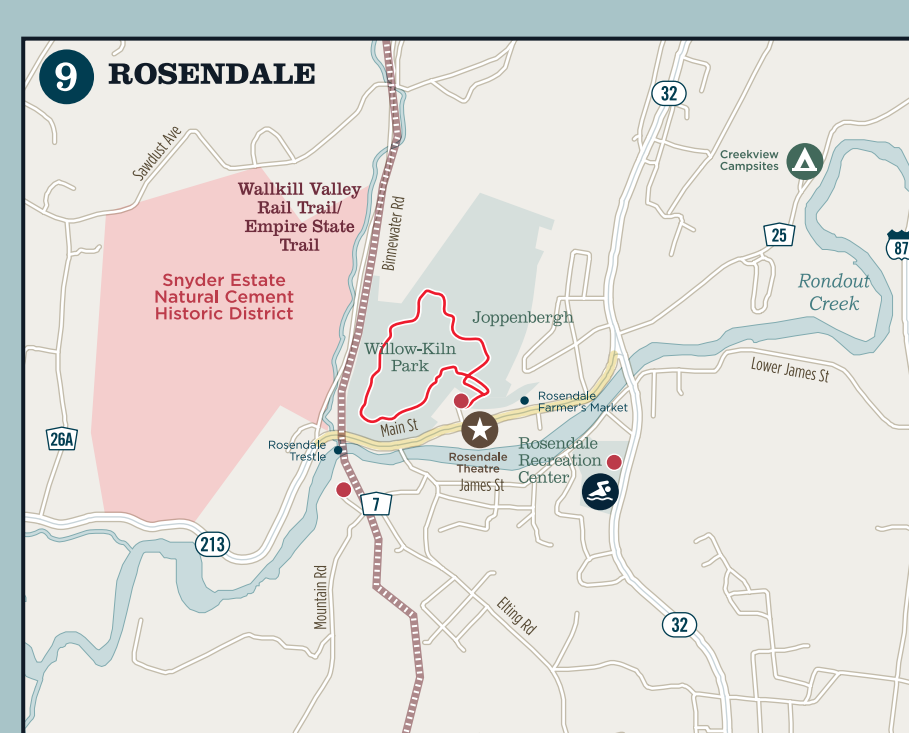

Sam's Point, Minnewaska State Park

MAP LEGEND

Parking	Campground	Trailer Boat Launch
Recreational Trail	Fishing Access	Car-Top Boat Launch
Multi-Use Trail/Rail Trail	Trailhead	Public Fishing Rights
Pool	Ice Skating	Museums & Attractions
Major Dam	Beach	Performing Arts
Park & Ride	Lighthouse	Suggested Strolling & Shopping Areas
Tourist Information	Golf Course	Railroad