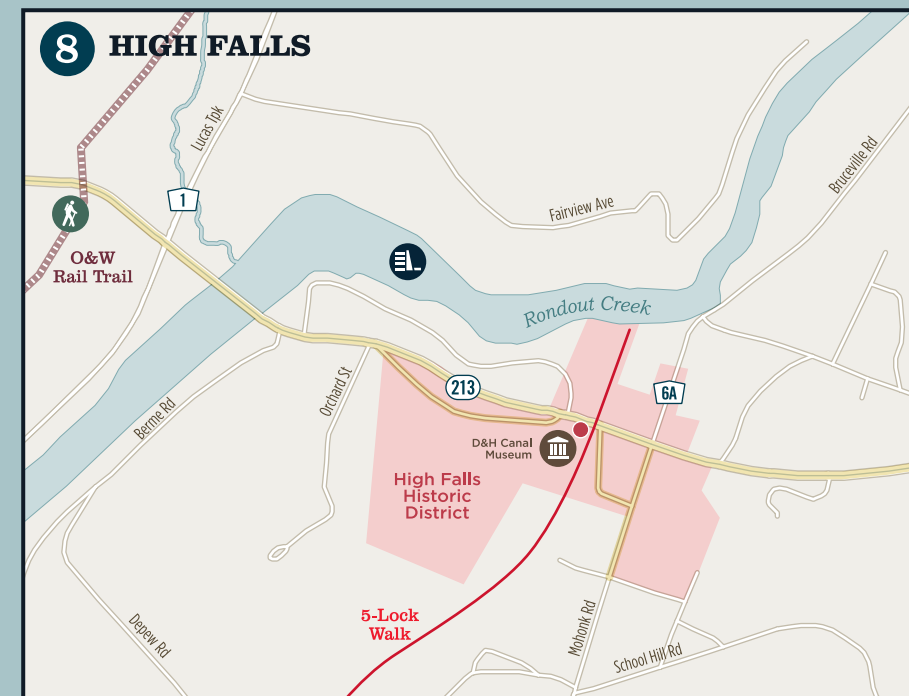

Sam's Point, Minnewaska State Park

MAP LEGEND

Parking	Campground	Trailer Boat Launch
Recreational Trail	Fishing Access	Car-Top Boat Launch
Multi-Use Trail/Rail Trail	Trailhead	Public Fishing Rights
Pool	Ice Skating	Museums & Attractions
Major Dam	Beach	Performing Arts
Park & Ride	Lighthouse	Suggested Strolling & Shopping Areas
Tourist Information	Golf Course	Railroad