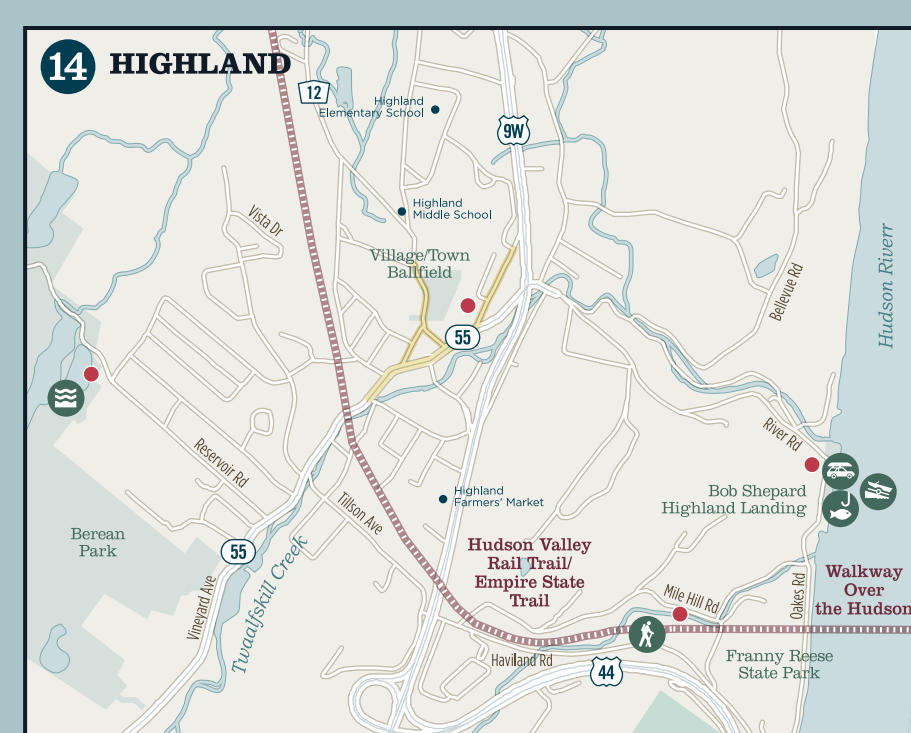

Sam's Point, Minnewaska State Park

MAP LEGEND

Parking	Campground	Trailer Boat Launch
Recreational Trail	Fishing Access	Car-Top Boat Launch
Multi-Use Trail/Rail Trail	Trailhead	Public Fishing Rights
Pool	Ice Skating	Museums & Attractions
Major Dam	Beach	Performing Arts
Park & Ride	Lighthouse	Suggested Strolling & Shopping Areas
Tourist Information	Golf Course	Railroad