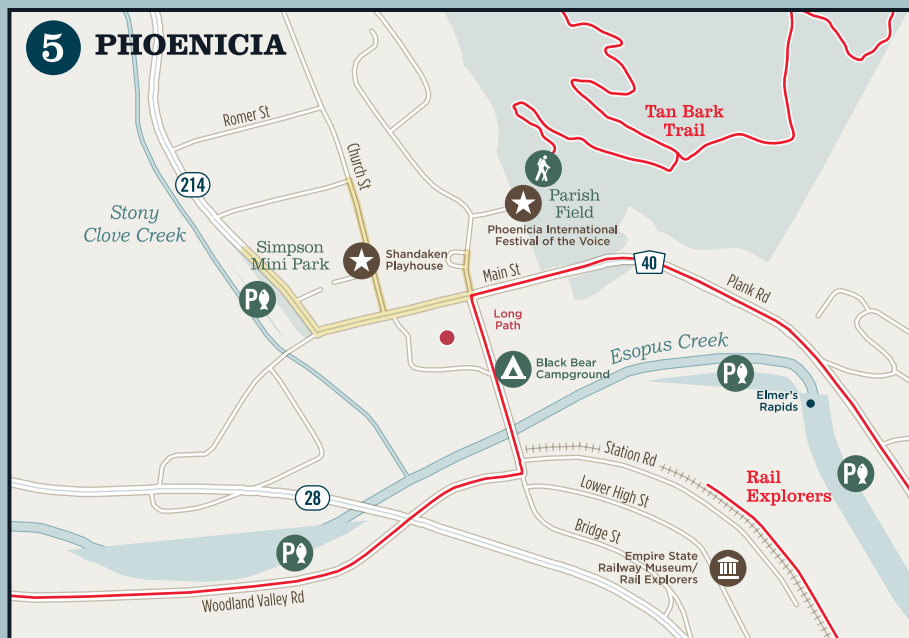

Sam's Point, Minnewaska State Park

MAP LEGEND

Parking	Campground	Trailer Boat Launch
Recreational Trail	Fishing Access	Car-Top Boat Launch
Multi-Use Trail/Rail Trail	Trailhead	Public Fishing Rights
Pool	Ice Skating	Museums & Attractions
Major Dam	Beach	Performing Arts
Park & Ride	Lighthouse	Suggested Strolling & Shopping Areas
Tourist Information	Golf Course	Railroad