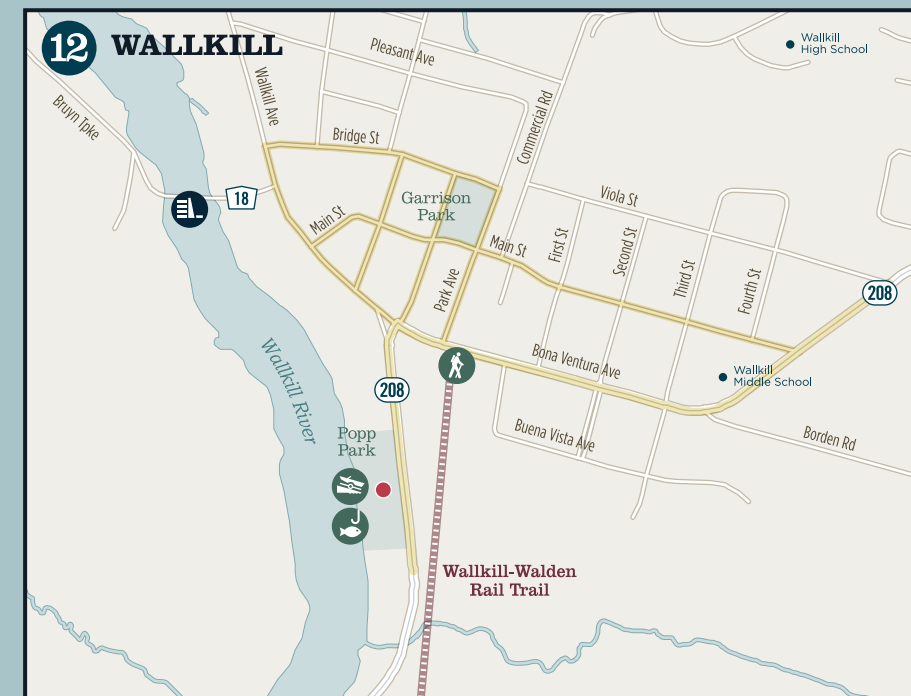

Sam's Point, Minnewaska State Park

MAP LEGEND

Parking	Campground	Trailer Boat Launch
Recreational Trail	Fishing Access	Car-Top Boat Launch
Multi-Use Trail/Rail Trail	Trailhead	Public Fishing Rights
Pool	Ice Skating	Museums & Attractions
Major Dam	Beach	Performing Arts
Park & Ride	Lighthouse	Suggested Strolling & Shopping Areas
Tourist Information	Golf Course	Railroad

Sam's Point, Minnewaska State Park

MAP LEGEND

Parking	Campground	Trailer Boat Launch
Recreational Trail	Fishing Access	Car-Top Boat Launch
Multi-Use Trail/Rail Trail	Trailhead	Public Fishing Rights
Pool	Ice Skating	Museums & Attractions
Major Dam	Beach	