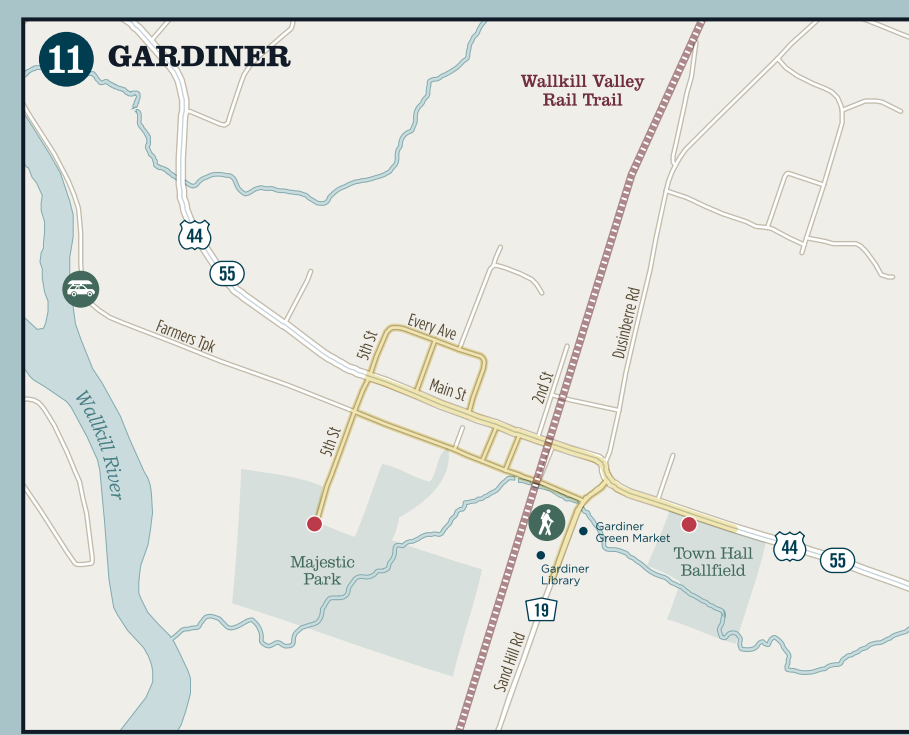

Sam's Point, Minnewaska State Park

MAP LEGEND

Parking	Campground	Trailer Boat Launch
Recreational Trail	Fishing Access	Car-Top Boat Launch
Multi-Use Trail/Rail Trail	Trailhead	Public Fishing Rights
Pool	Ice Skating	Museums & Attractions
Major Dam	Beach	Performing Arts
Park & Ride	Lighthouse	Suggested Strolling & Shopping Areas
Tourist Information	Golf Course	Railroad