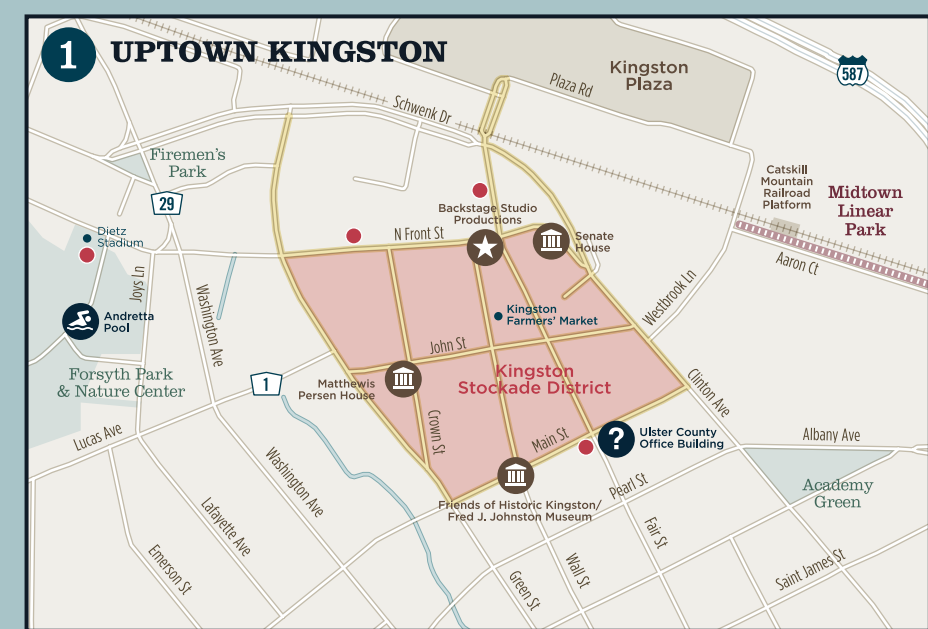

Sam's Point, Minnewaska State Park

MAP LEGEND

Parking	Campground	Trailer Boat Launch
Recreational Trail	Fishing Access	Car-Top Boat Launch
Multi-Use Trail/Rail Trail	Trailhead	Public Fishing Rights
Pool	Ice Skating	Museums & Attractions
Major Dam	Beach	Performing Arts
Park & Ride	Lighthouse	Suggested Strolling & Shopping Areas
Tourist Information	Golf Course	Railroad

Sam's Point, Minnewaska State Park

MAP LEGEND

Parking	Campground	Trailer Boat Launch
Recreational Trail	Fishing Access	Car-Top Boat Launch
Multi-Use Trail/Rail Trail	Trailhead	Public Fishing Rights
Pool	Ice Skating	Museums & Attractions
Major Dam	Beach	