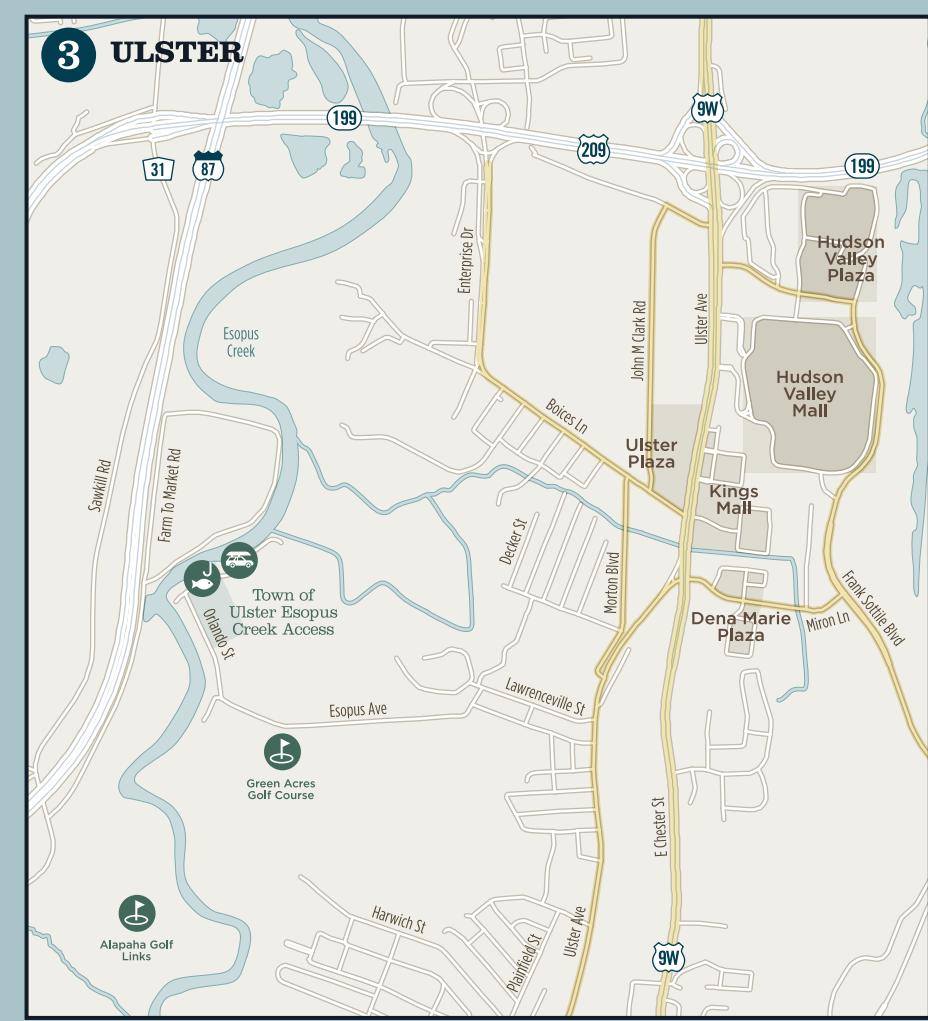

Sam's Point, Minnewaska State Park

MAP LEGEND

Parking	Campground	Trailer Boat Launch
Recreational Trail	Fishing Access	Car-Top Boat Launch
Multi-Use Trail/Rail Trail	Trailhead	Public Fishing Rights
Pool	Ice Skating	Museums & Attractions
Major Dam	Beach	Performing Arts
Park & Ride	Lighthouse	Suggested Strolling & Shopping Areas
Tourist Information	Golf Course	Railroad

Sam's Point, Minnewaska State Park

MAP LEGEND

Parking	Campground	Trailer Boat Launch
Recreational Trail	Fishing Access	Car-Top Boat Launch
Multi-Use Trail/Rail Trail	Trailhead	Public Fishing Rights
Pool	Ice Skating	Museums & Attractions
Major Dam	Beach	