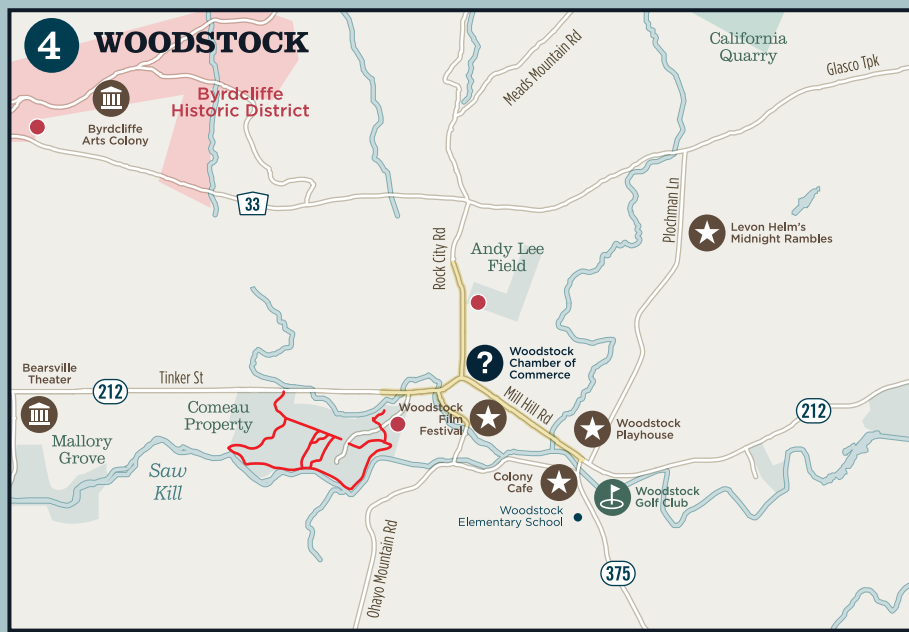

Sam's Point, Minnewaska State Park

MAP LEGEND

Parking	Campground	Trailer Boat Launch
Recreational Trail	Fishing Access	Car-Top Boat Launch
Multi-Use Trail/Rail Trail	Trailhead	Public Fishing Rights
Pool	Ice Skating	Museums & Attractions
Major Dam	Beach	Performing Arts
Park & Ride	Lighthouse	Suggested Strolling & Shopping Areas
Tourist Information	Golf Course	Railroad