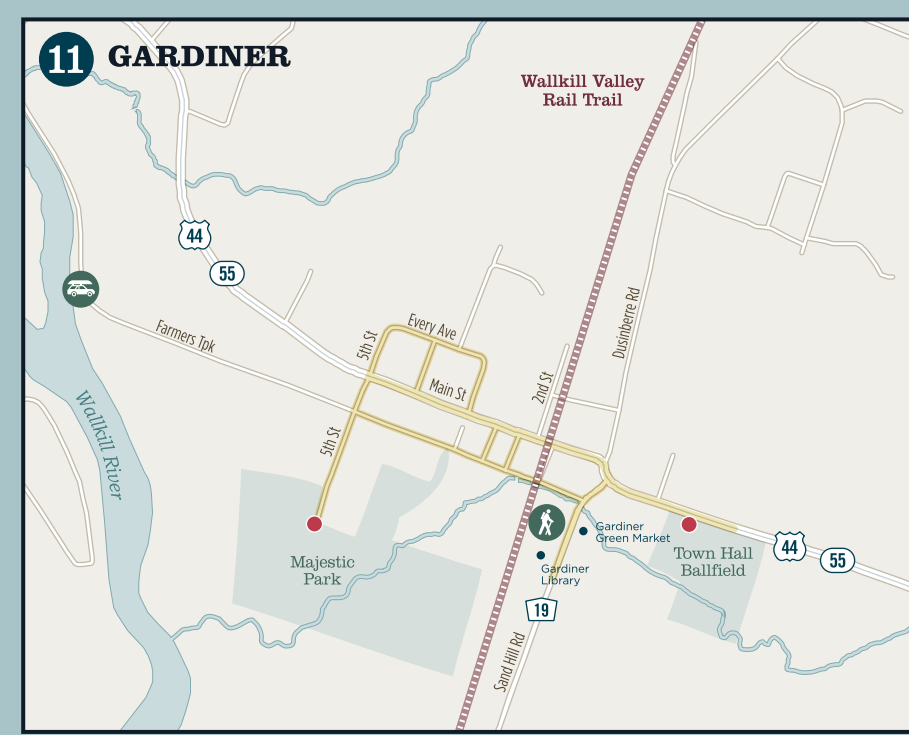

Sam's Point, Minnewaska State Park

MAP LEGEND

Parking	Campground	Trailer Boat Launch
Recreational Trail	Fishing Access	Car-Top Boat Launch
Multi-Use Trail/Rail Trail	Trailhead	Public Fishing Rights
Pool	Ice Skating	Museums & Attractions
Major Dam	Beach	Performing Arts
Park & Ride	Lighthouse	Suggested Strolling & Shopping Areas
Tourist Information	Golf Course	Railroad

Sam's Point, Minnewaska State Park

MAP LEGEND

Parking	Campground	Trailer Boat Launch
Recreational Trail	Fishing Access	Car-Top Boat Launch
Multi-Use Trail/Rail Trail	Trailhead	Public Fishing Rights
Pool	Ice Skating	Museums & Attractions
Major Dam	Beach	