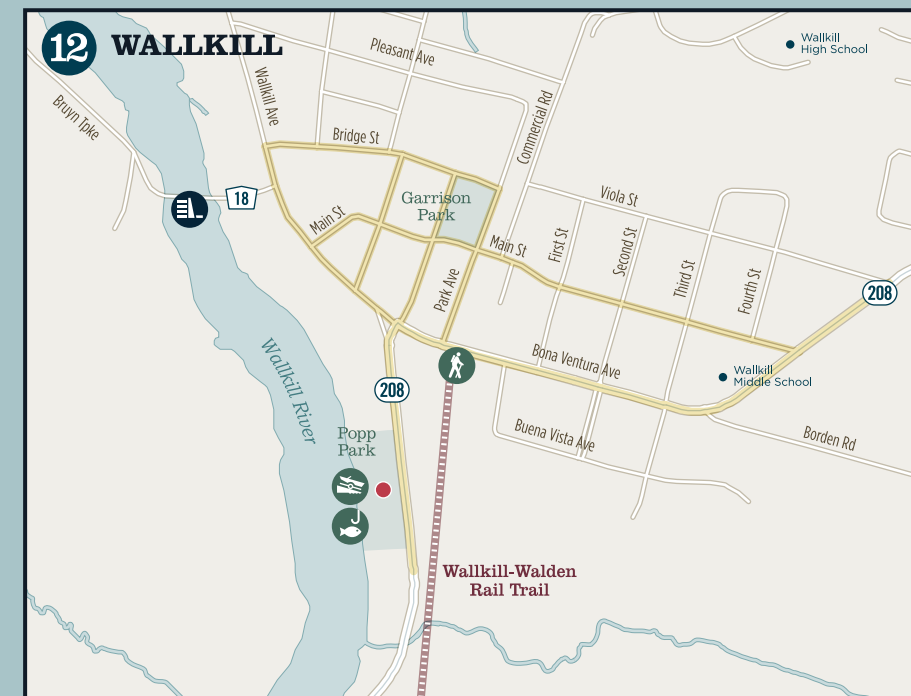

Sam's Point, Minnewaska State Park

MAP LEGEND

Parking	Campground	Trailer Boat Launch
Recreational Trail	Fishing Access	Car-Top Boat Launch
Multi-Use Trail/Rail Trail	Trailhead	Public Fishing Rights
Pool	Ice Skating	Museums & Attractions
Major Dam	Beach	Performing Arts
Park & Ride	Lighthouse	Suggested Strolling & Shopping Areas
Tourist Information	Golf Course	Railroad