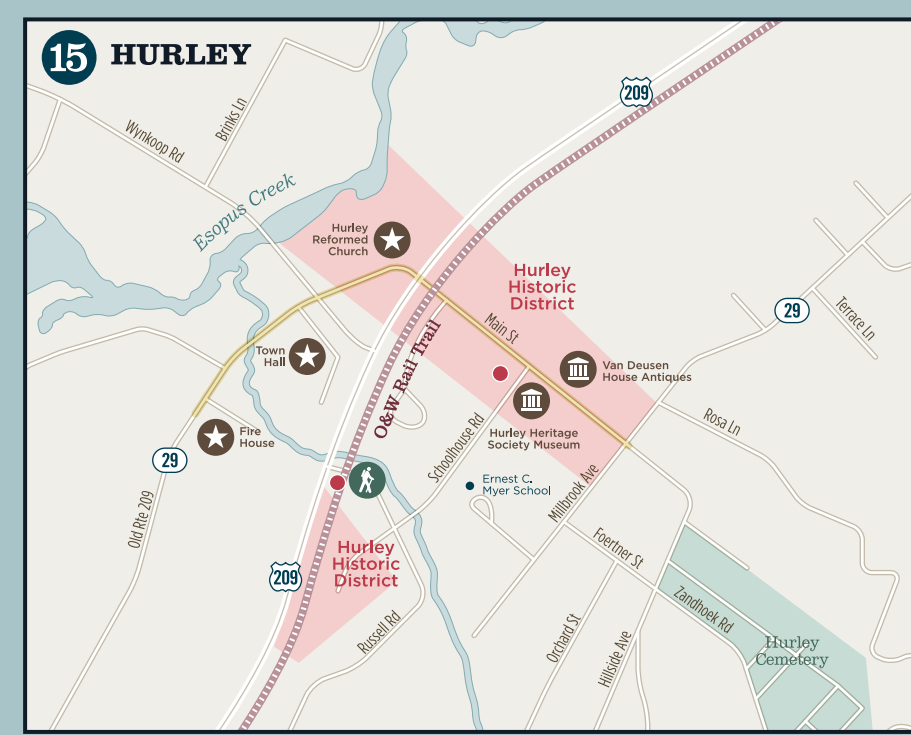

Sam's Point, Minnewaska State Park

MAP LEGEND

Parking	Campground	Trailer Boat Launch
Recreational Trail	Fishing Access	Car-Top Boat Launch
Multi-Use Trail/Rail Trail	Trailhead	Public Fishing Rights
Pool	Ice Skating	Museums & Attractions
Major Dam	Beach	Performing Arts
Park & Ride	Lighthouse	Suggested Strolling & Shopping Areas
Tourist Information	Golf Course	Railroad