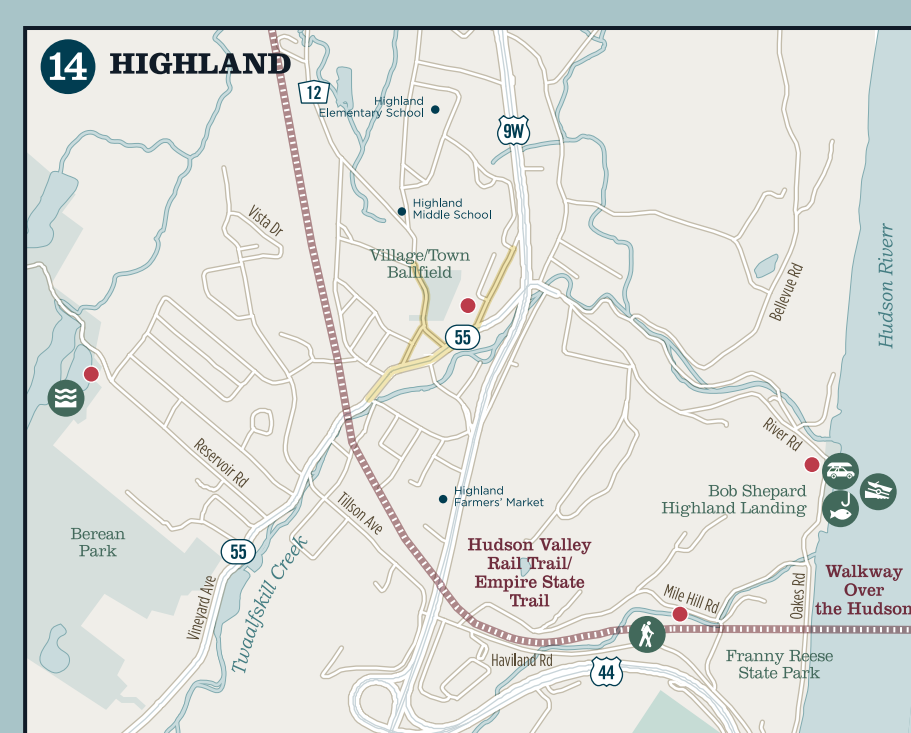

Sam's Point, Minnewaska State Park

MAP LEGEND

Parking	Campground	Trailer Boat Launch
Recreational Trail	Fishing Access	Car-Top Boat Launch
Multi-Use Trail/Rail Trail	Trailhead	Public Fishing Rights
Pool	Ice Skating	Museums & Attractions
Major Dam	Beach	Performing Arts
Park & Ride	Lighthouse	Suggested Strolling & Shopping Areas
Tourist Information	Golf Course	Railroad

Sam's Point, Minnewaska State Park

MAP LEGEND

Parking	Campground	Trailer Boat Launch
Recreational Trail	Fishing Access	Car-Top Boat Launch
Multi-Use Trail/Rail Trail	Trailhead	Public Fishing Rights
Pool	Ice Skating	Museums & Attractions
Major Dam	Beach	