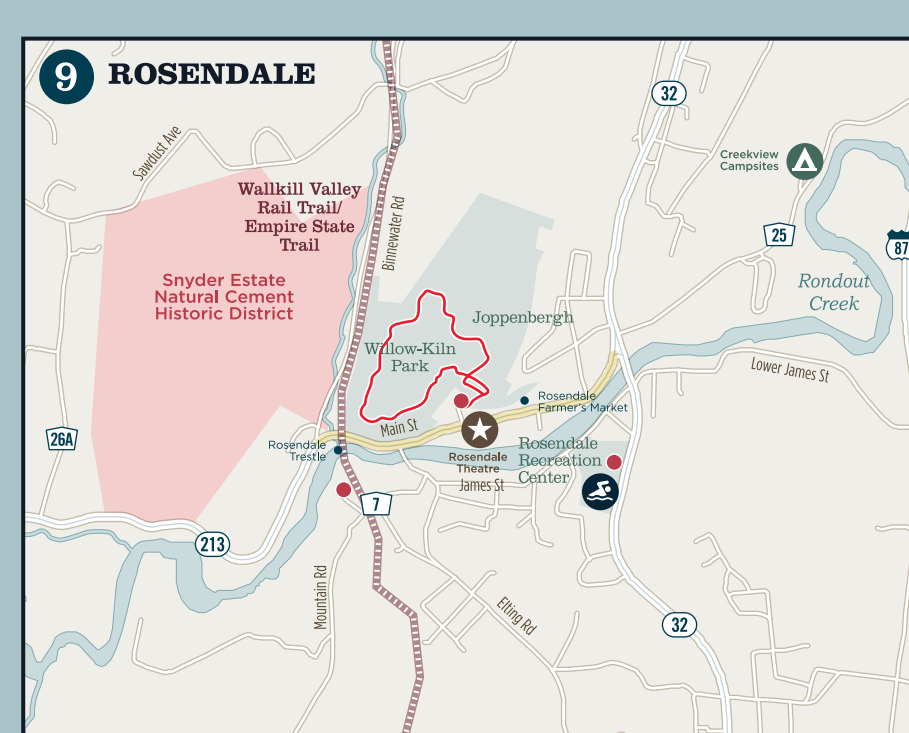

Sam's Point, Minnewaska State Park

MAP LEGEND

Parking	Campground	Trailer Boat Launch
Recreational Trail	Fishing Access	Car-Top Boat Launch
Multi-Use Trail/Rail Trail	Trailhead	Public Fishing Rights
Pool	Ice Skating	Museums & Attractions
Major Dam	Beach	Performing Arts
Park & Ride	Lighthouse	Suggested Strolling & Shopping Areas
Tourist Information	Golf Course	Railroad

Sam's Point, Minnewaska State Park

MAP LEGEND

Parking	Campground	Trailer Boat Launch
Recreational Trail	Fishing Access	Car-Top Boat Launch
Multi-Use Trail/Rail Trail	Trailhead	Public Fishing Rights
Pool	Ice Skating	Museums & Attractions
Major Dam	Beach	