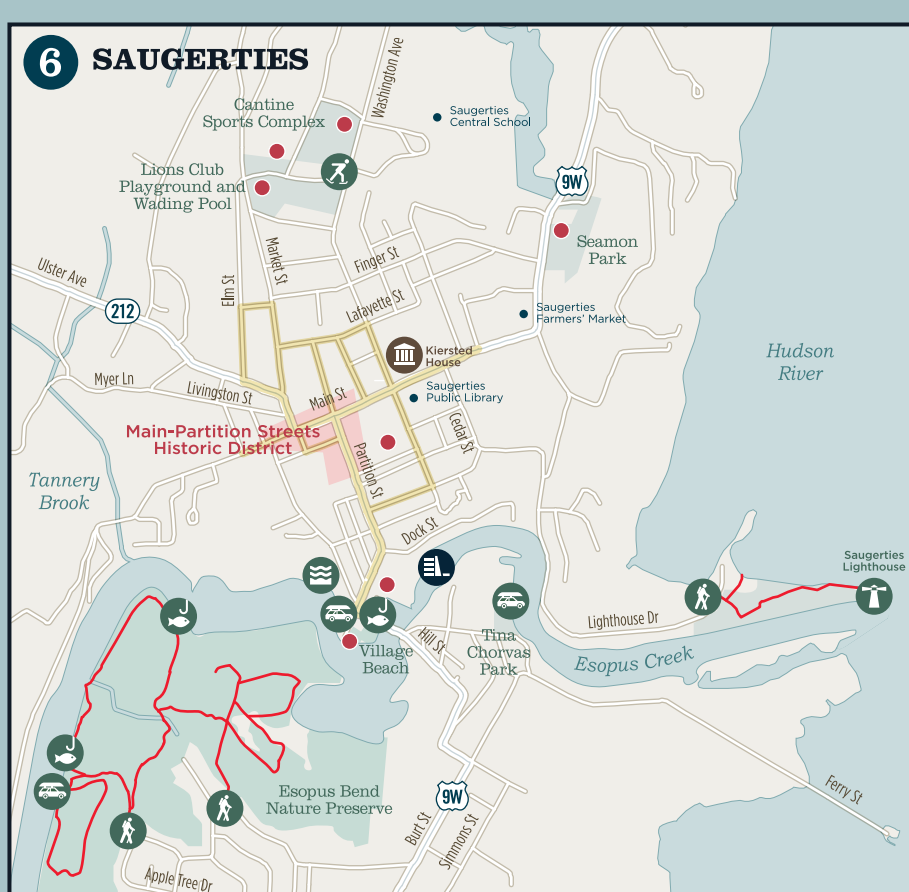

Sam's Point, Minnewaska State Park

MAP LEGEND

Parking	Campground	Trailer Boat Launch
Recreational Trail	Fishing Access	Car-Top Boat Launch
Multi-Use Trail/Rail Trail	Trailhead	Public Fishing Rights
Pool	Ice Skating	Museums & Attractions
Major Dam	Beach	Performing Arts
Park & Ride	Lighthouse	Suggested Strolling & Shopping Areas
Tourist Information	Golf Course	Railroad