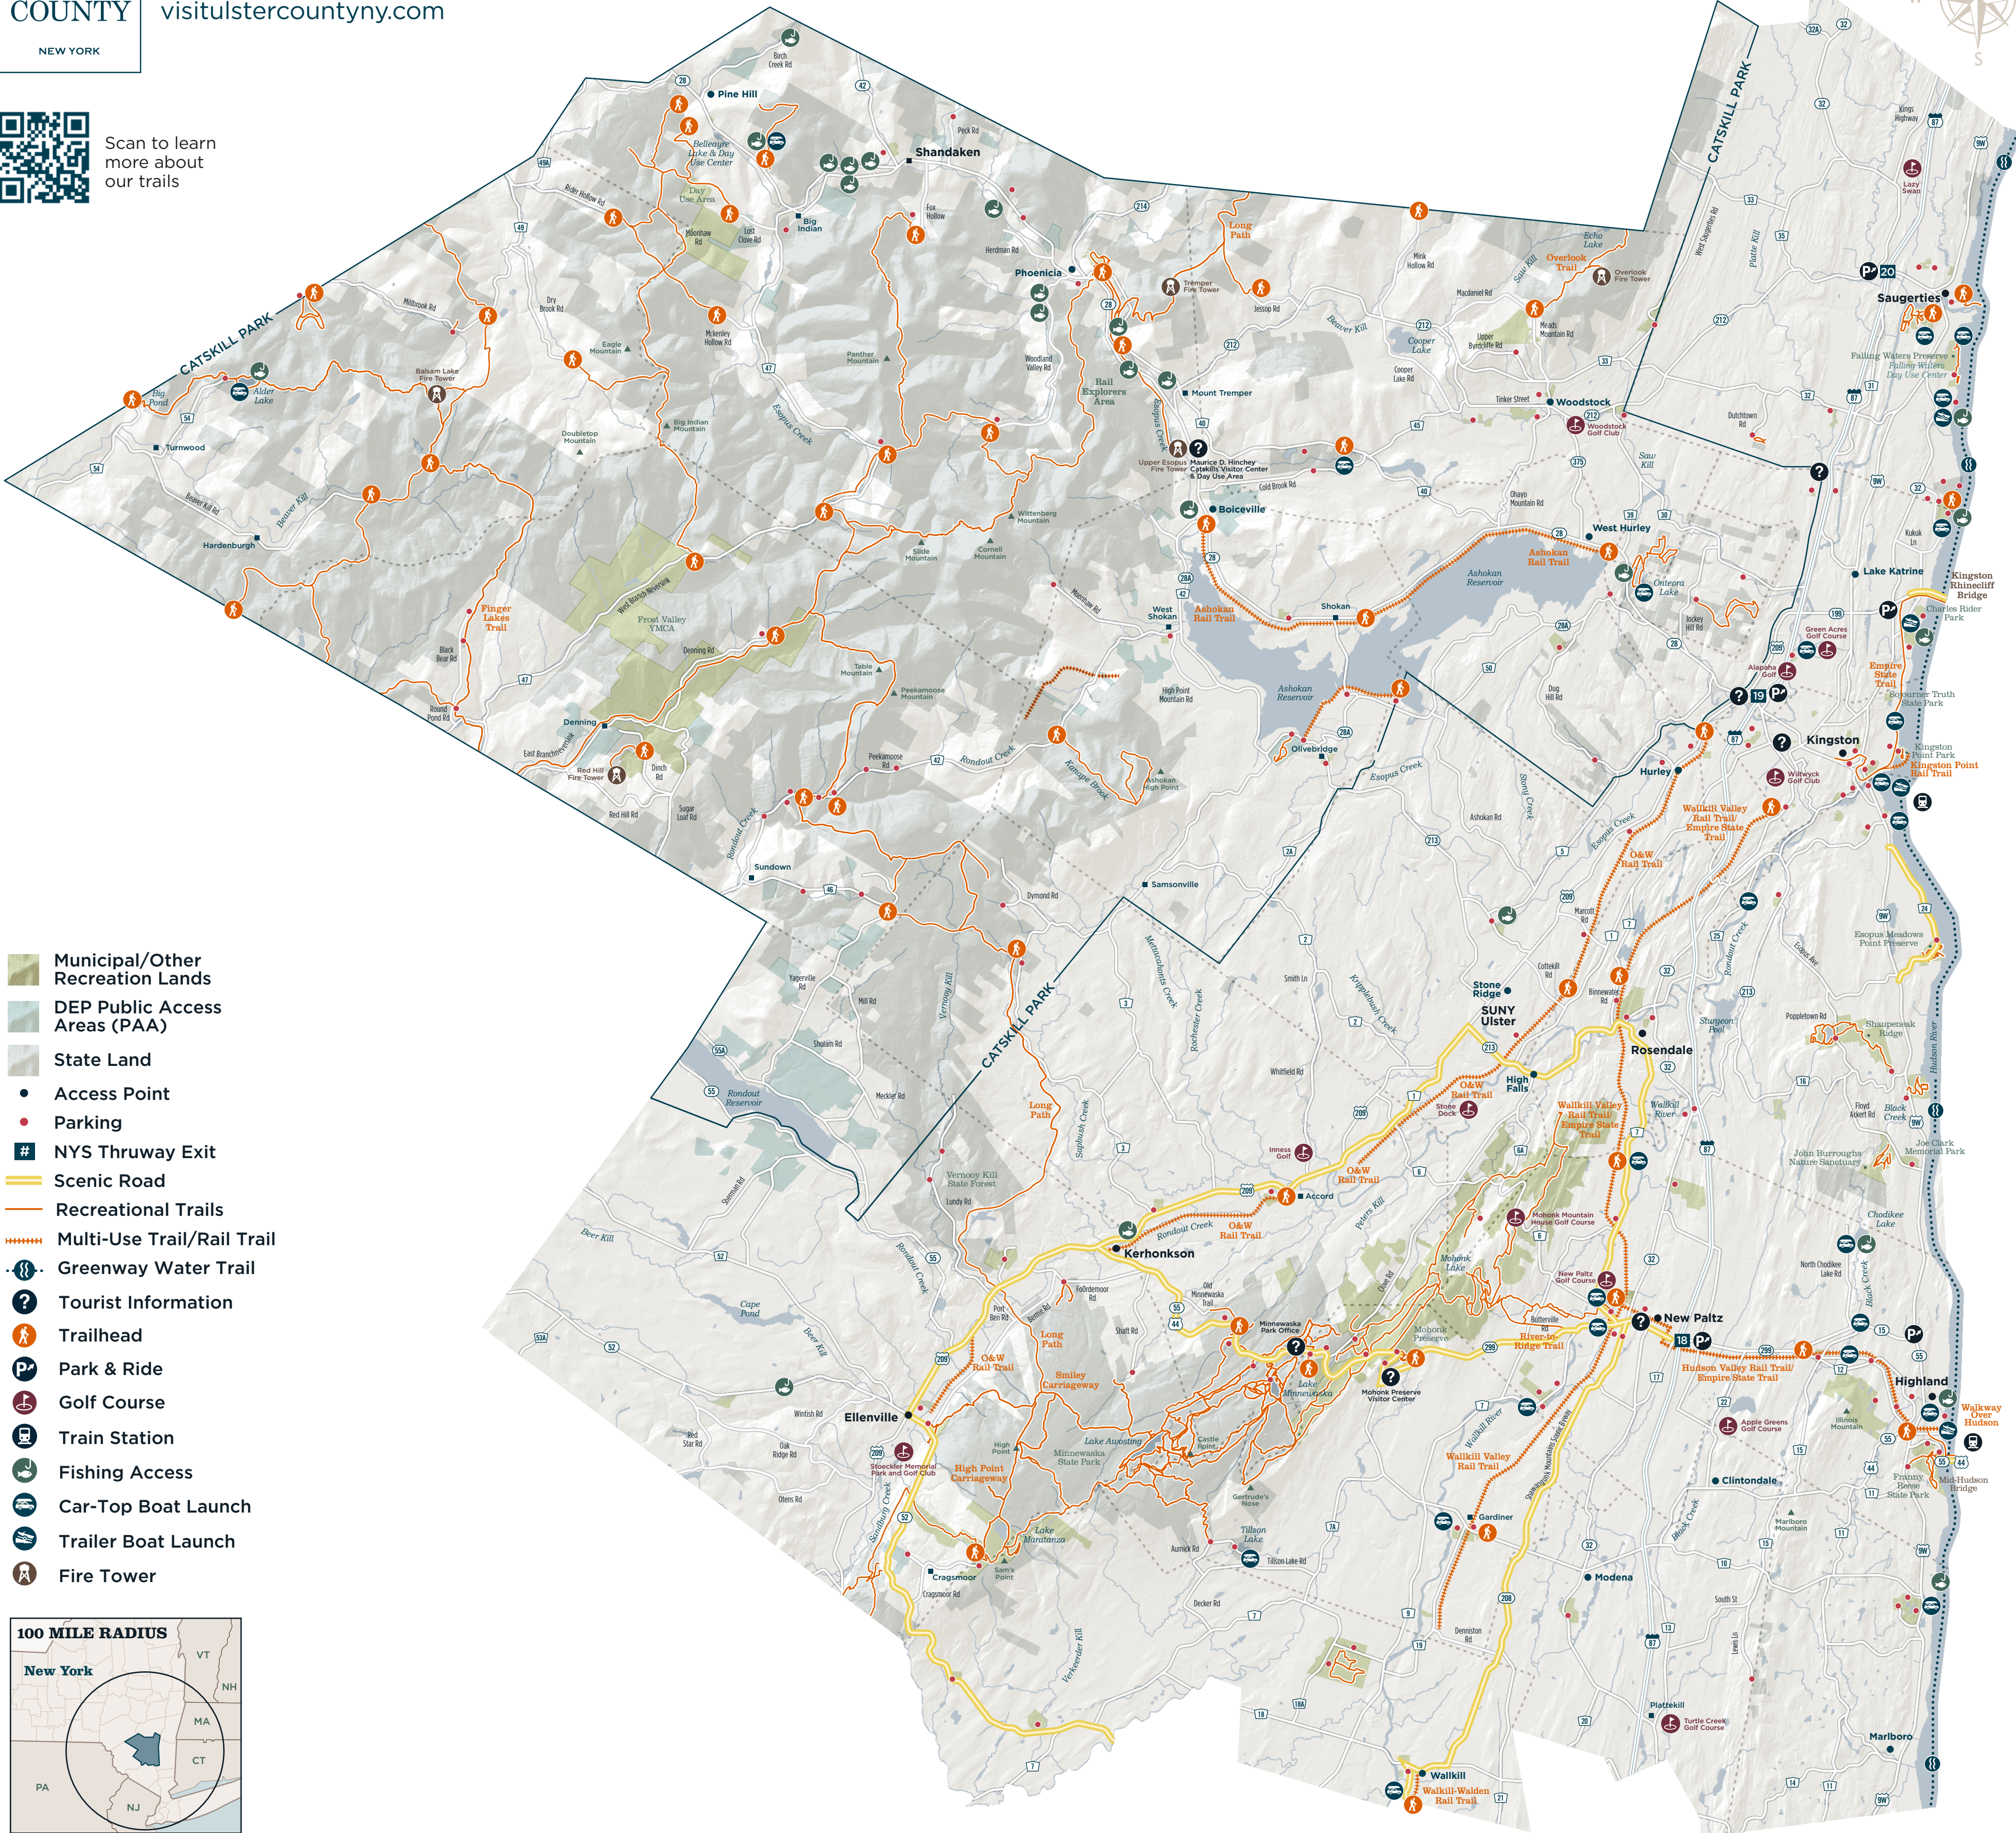

Scan to learn more about our trails

- Municipal/Other Recreation Lands
- DEP Public Access Areas (PAA)
- State Land
- Access Point
- Parking
- NYS Thruway Exit
- Scenic Road
- Recreational Trails
- Multi-Use Trail/Rail Trail
- Greenway Water Trail
- Tourist Information
- Trailhead
- Park & Ride
- Golf Course
- Train Station
- Fishing Access
- Car-Top Boat Launch
- Trailer Boat Launch
- Fire Tower