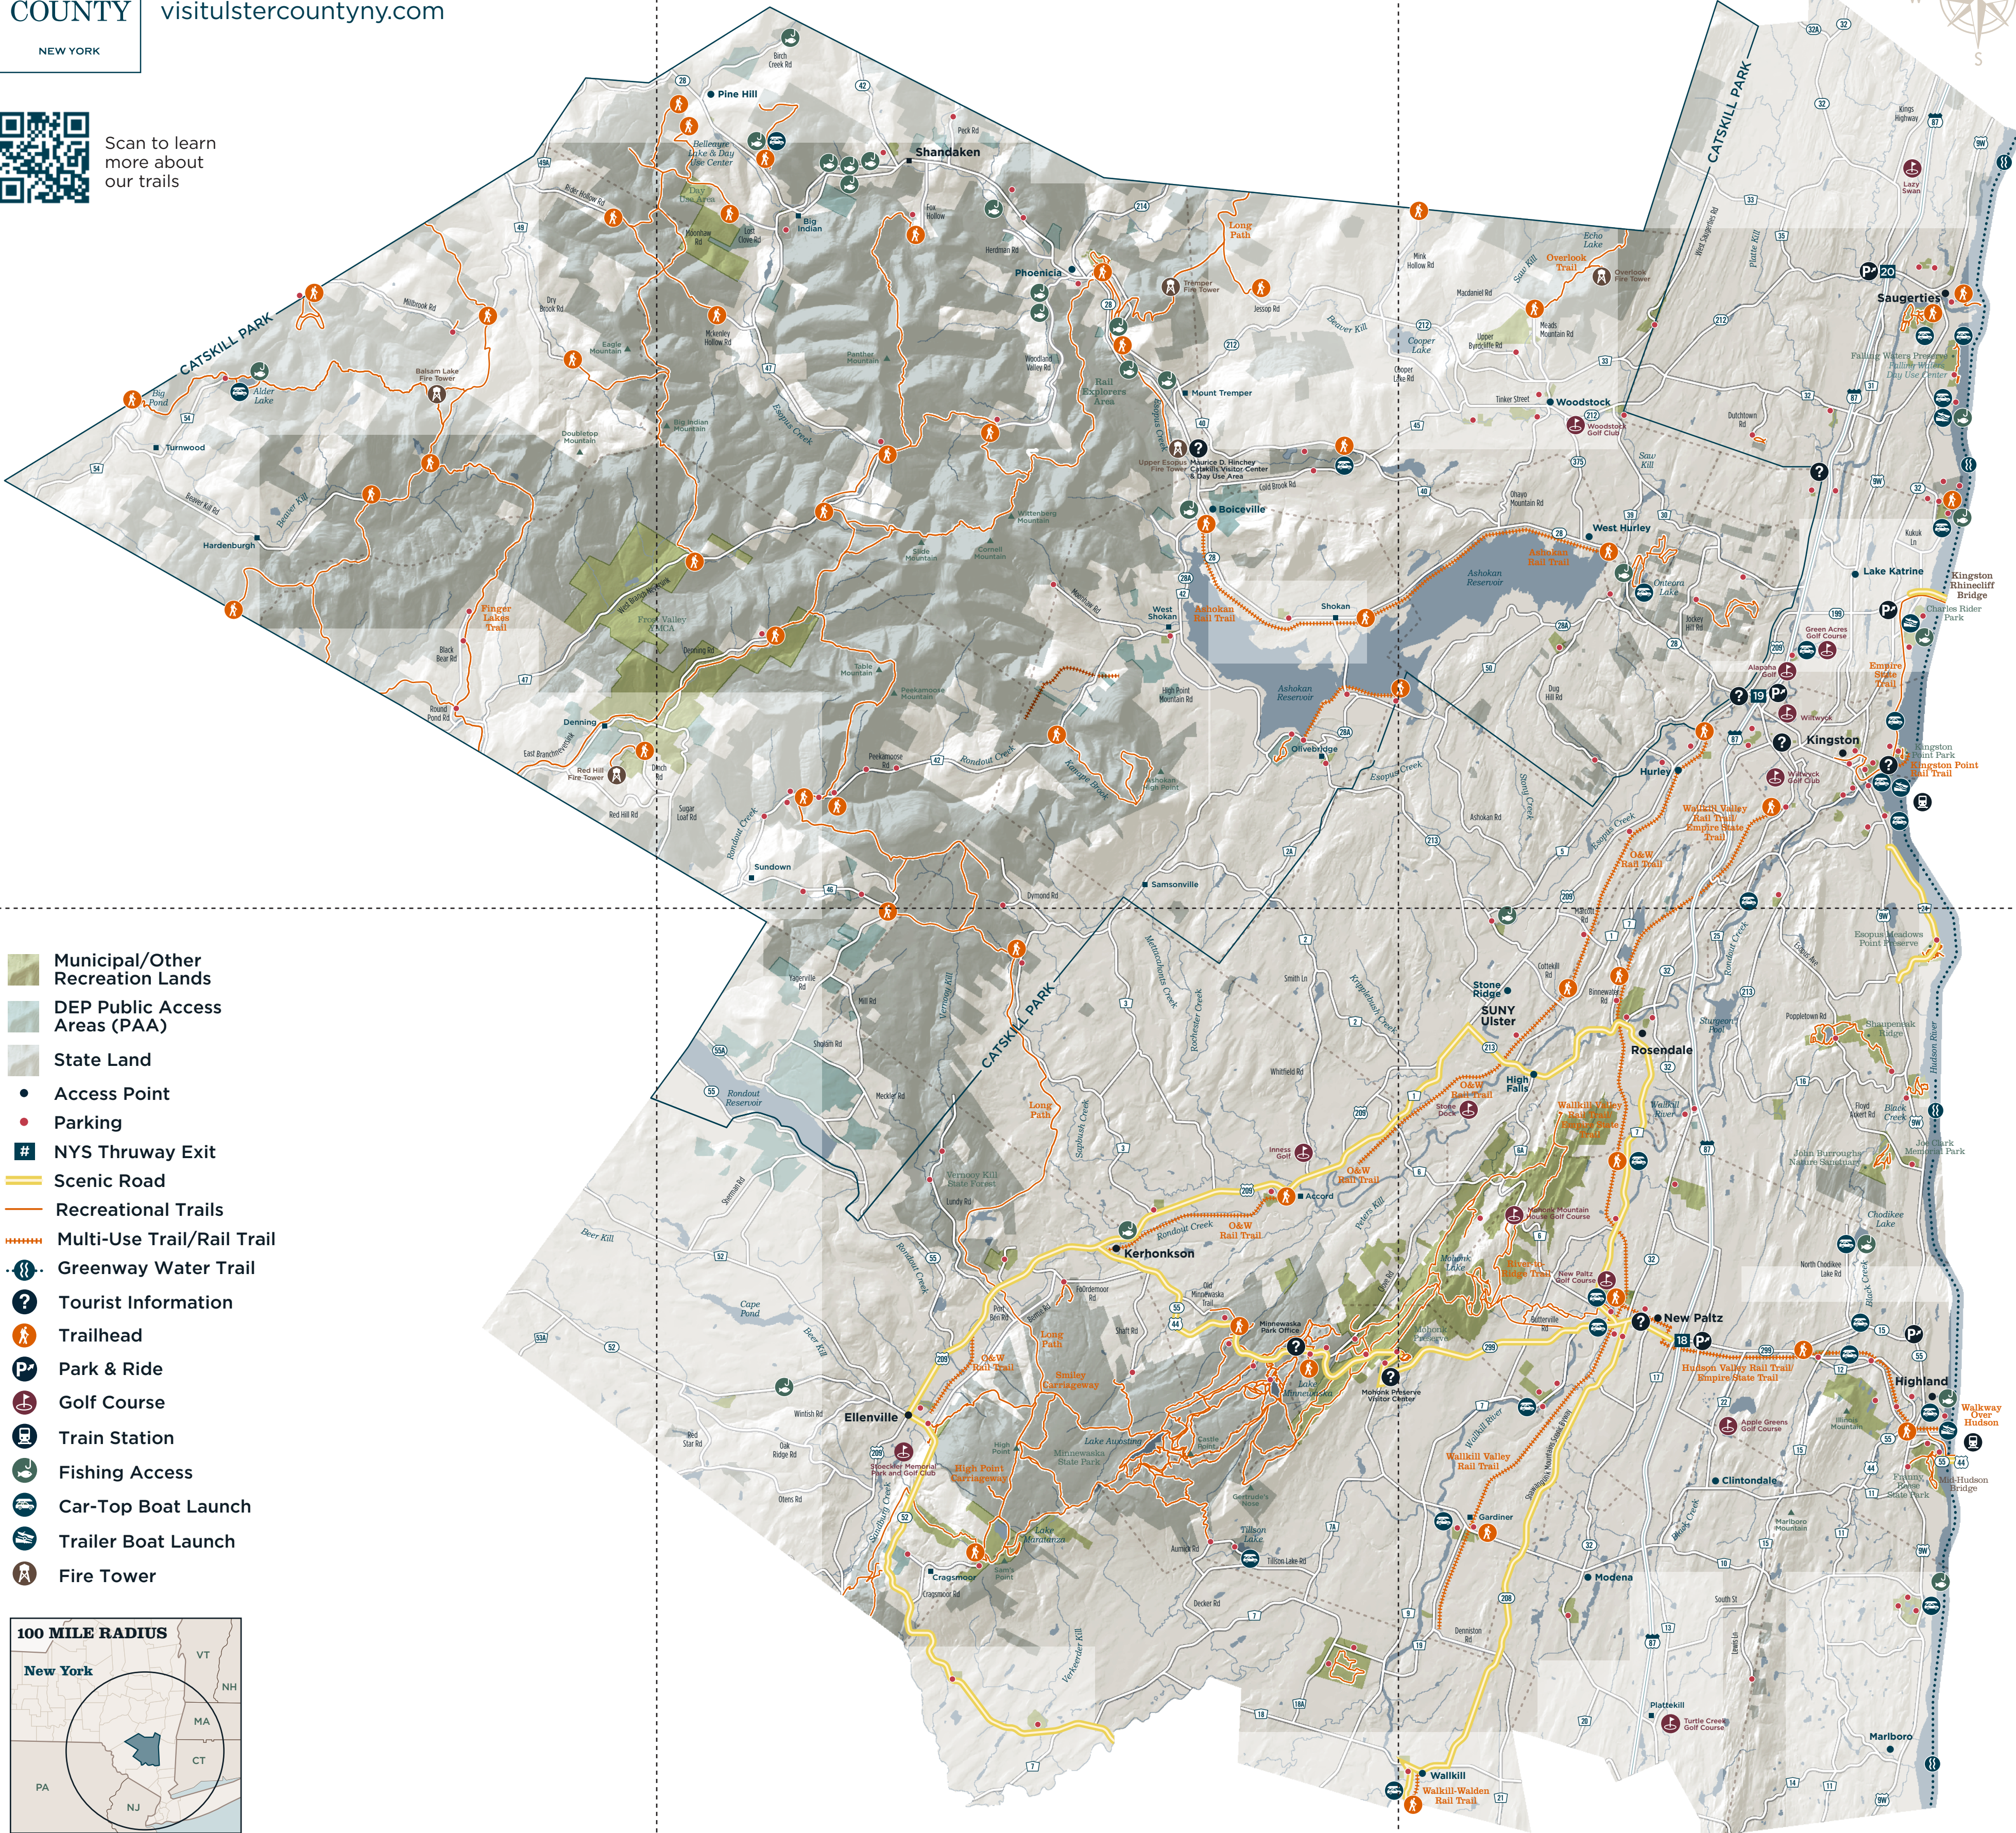

Scan to learn more about our trails

- Municipal/Other Recreation Lands
- DEP Public Access Areas (PAA)
- State Land
- Access Point
- Parking
- NYS Thruway Exit
- Scenic Road
- Recreational Trails
- Multi-Use Trail/Rail Trail
- Greenway Water Trail
- Tourist Information
- Trailhead
- Park & Ride
- Golf Course
- Train Station
- Fishing Access
- Car-Top Boat Launch
- Trailer Boat Launch
- Fire Tower