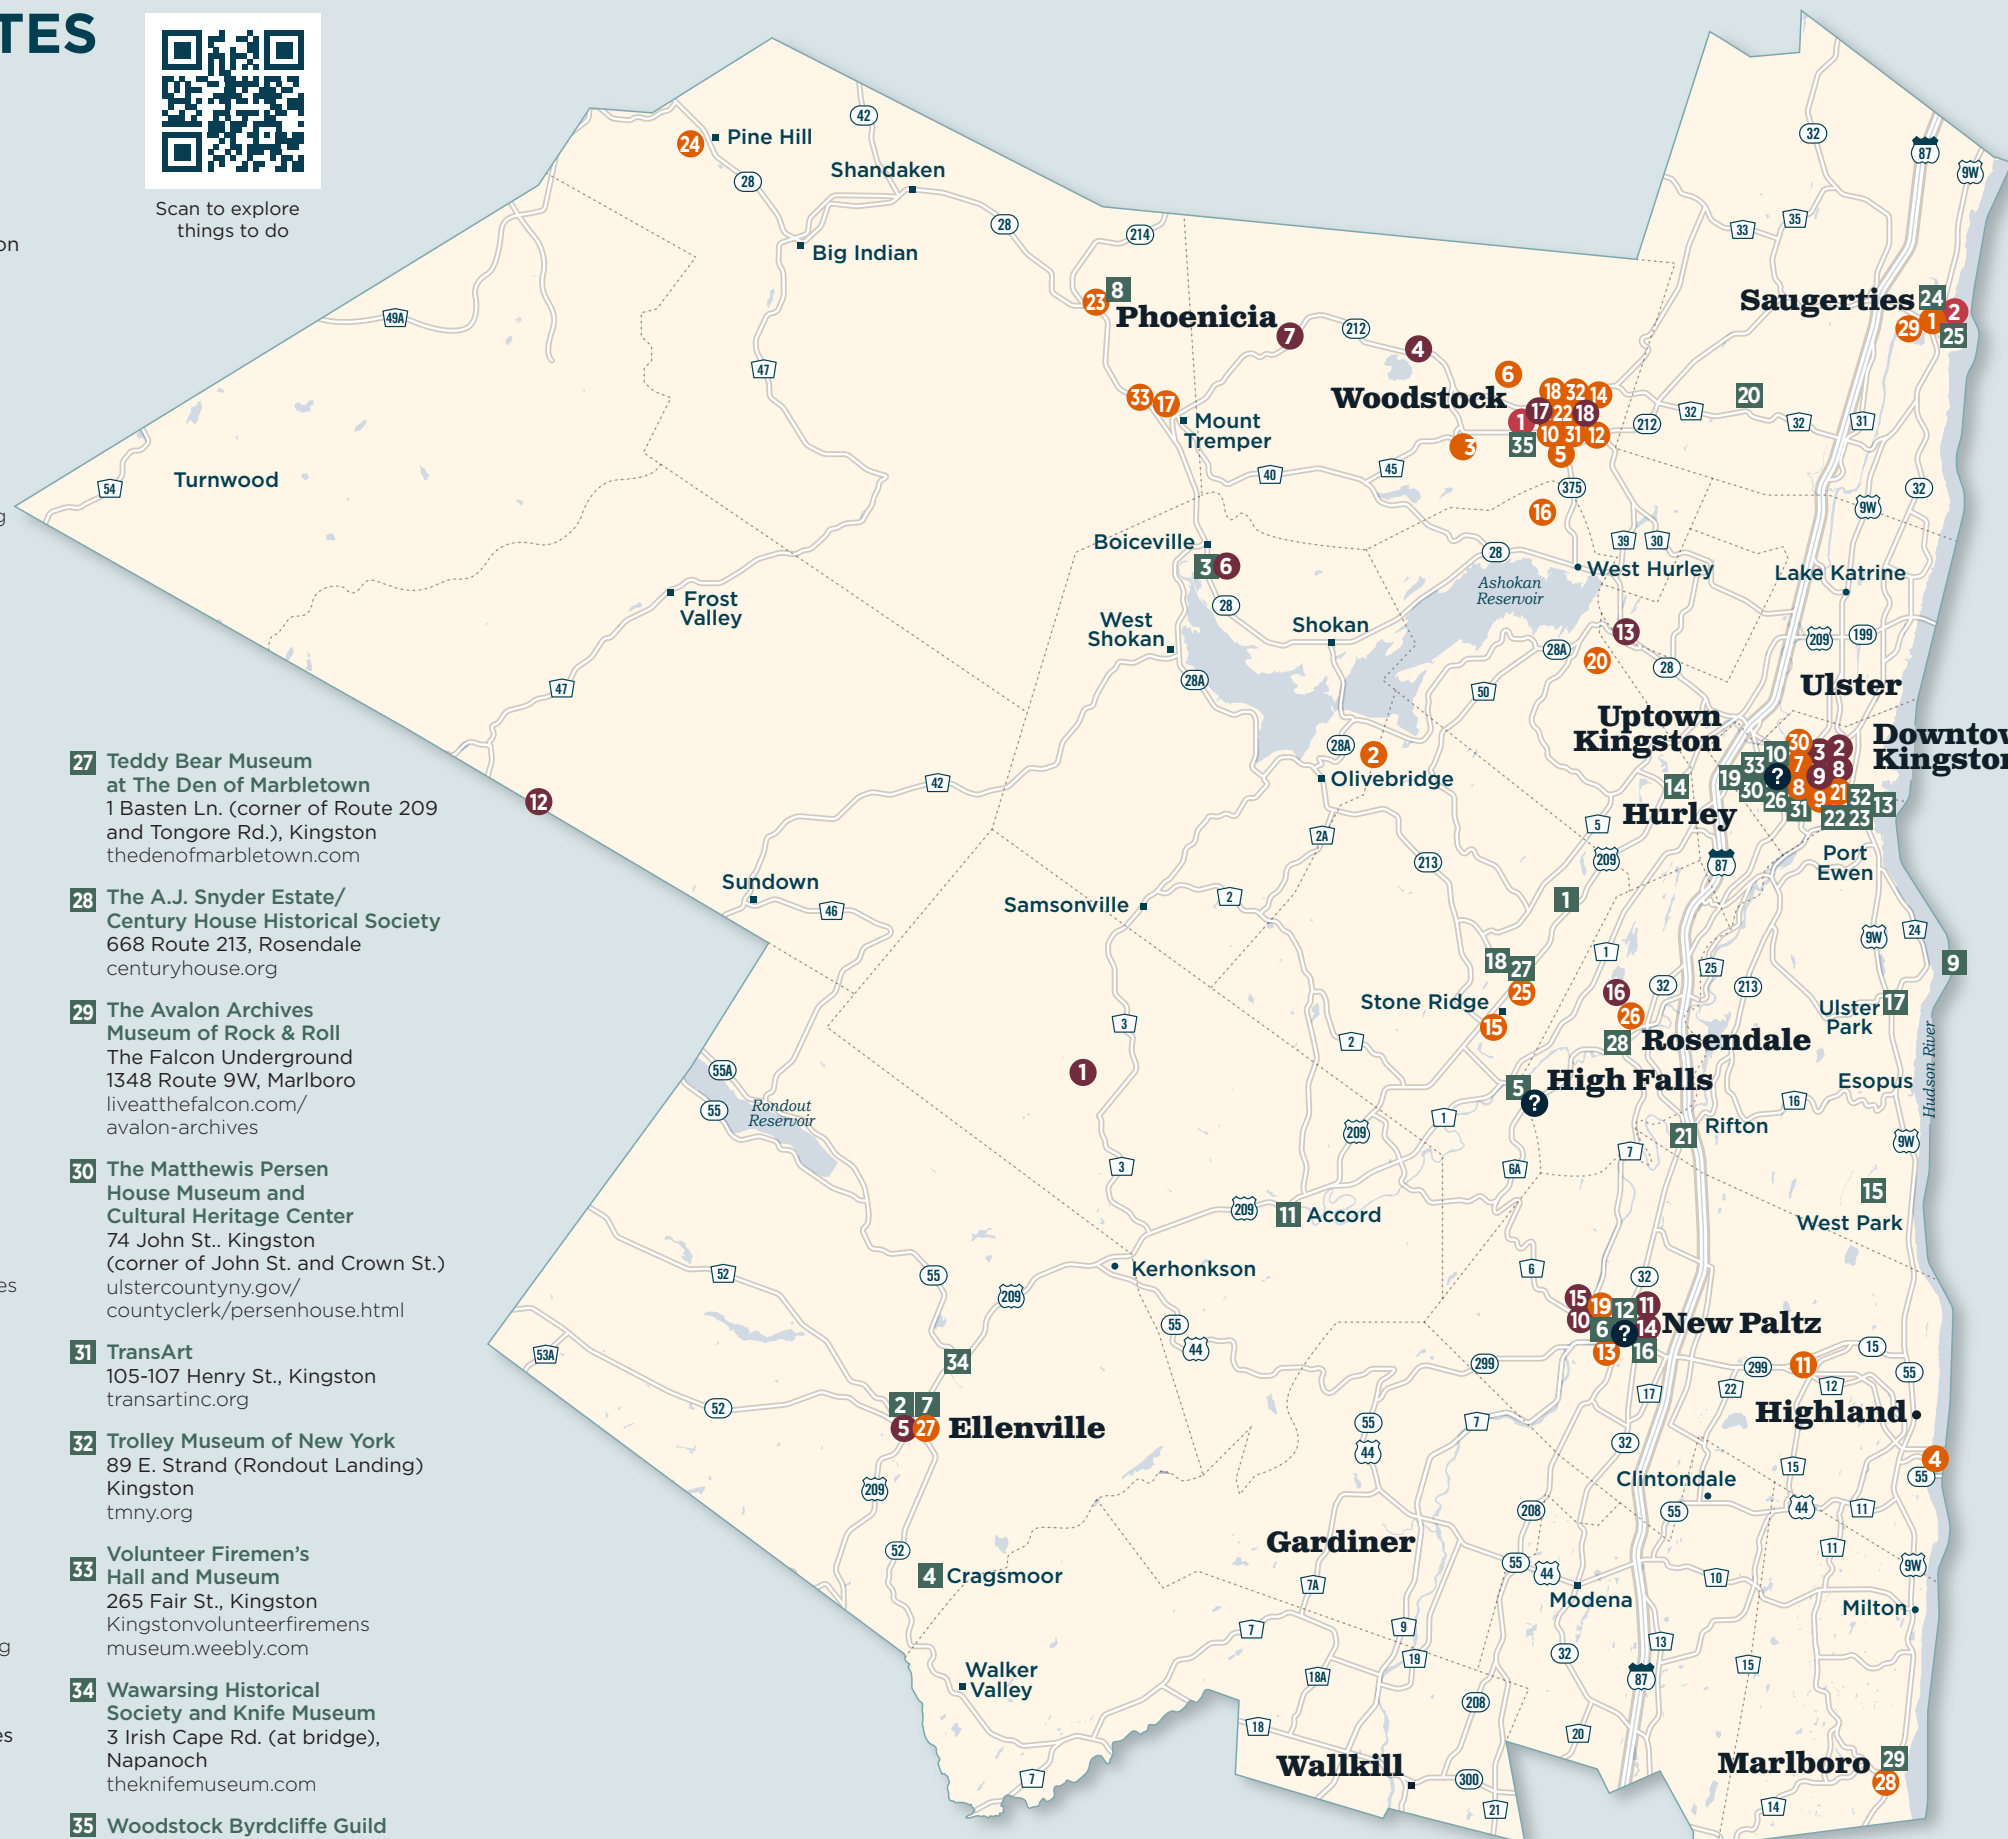

# MUSEUMS & HISTORIC SITES

Scan to explore things to do

- 1** **Bevier House Museum/ Ulster County Historical Society**  
2682 Route 209, Kingston  
ulstercountyhs.org
- 2** **Borscht Belt Museum**  
expected opening July 2024  
90 Canal St., Ellenville  
borschtbeltmuseum.org
- 3** **Brunel Sculpture Garden**  
Junction of Route 28 and Desilva Rd., Boiceville  
brunelpark.org
- 4** **Cragsmoor Historical Society**  
349 Cragsmoor Rd., Cragsmoor  
cragsmoorhistoricalsociety.com
- 5** **D&H Canal Museum and Mid-Hudson Visitor Center**  
1315 Main St. (Route 213)  
High Falls  
canalmuseum.org
- 6** **Dr. Margaret Wade-Lewis Black History Cultural Center**  
5 Broadhead Ave., New Paltz  
mwcenter.org/home
- 7** **Ellenville Public Library & Museum**  
40 Center St., Ellenville  
eplm.org
- 8** **Empire State Railway Museum**  
70 Lower High St., Phoenicia  
esrm.com
- 9** **Esopus Meadows Lighthouse**  
1871 River Rd., Ulster Park  
hudsonriverlighthouses.org/  
esopus-meadows.html
- 10** **Fred J. Johnston House**  
Corner Main St. and Wall St.  
Kingston  
friendsofhistoricKingston.org
- 10** **Friends of Historic Kingston Gallery**  
63 Main Street, Corner Main St. and Wall St., Kingston  
friendsofhistoricKingston.org
- 11** **Friends of Historic Rochester Museum**  
12 Main St., Accord  
townofrochester.ny.gov
- 12** **Historic Huguenot Street**  
81 Huguenot St., New Paltz  
huguenotstreet.org
- 13** **Hudson River Maritime Museum**  
50 Rondout Landing, Kingston  
hrmm.org
- 14** **Hurley Heritage Society Museum**  
52 Main St., Hurley  
hurleyheritagesociety.org
- 15** **John Burroughs' Slabides and Nature Sanctuary**  
Burroughs Dr., off Floyd Ackert Rd. West Park  
johnburroughsassociation.org
- 16** **John R. Kirk Planetarium**  
Coykendall Science Building on the campus of SUNY New Paltz  
1 Hawk Dr., New Paltz  
newpaltz.edu/planetarium
- 17** **Klyne Esopus Historical Society Museum**  
764 US 9W, Ulster Park  
esopushistorymuseum.org
- 18** **Kripplebush Schoolhouse Museum**  
200 Kripplebush Rd. Stone Ridge  
kripplebushschoolhousemuseum.weebly.com
- 19** **Old Dutch Reformed Church**  
272 Wall St., Kingston  
olddutchchurch.org
- 20** **Opus 40 Sculpture Park & Museum**  
356 George Sickel Rd. Saugerties  
opus40.org
- 21** **Perrine's Bridge**  
Junction of State Route 32 and Route 213, Rifton  
nyccoveredbridges.org/perrines
- 22** **Reher Center for Immigrant Culture and History**  
99-101 Broadway, Kingston  
rehercenter.org
- 23** **Rondout Lighthouse**  
Rondout Creek, 50 Rondout Landing, Kingston  
hrmm.org/rondout-lighthouse.html
- 24** **Saugerties Historical Society/Kiersted House**  
119 Main St., Saugerties  
saugertieshistoricalsociety.org
- 25** **Saugerties Lighthouse Conservancy**  
168 Lighthouse Dr., Saugerties  
saugertieslighthouse.com
- 26** **Senate House State Historic Site**  
296 Fair St., Kingston  
senatehouseKingston.org
- 27** **Teddy Bear Museum at The Den of Marbletown**  
1 Basten Ln. (corner of Route 209 and Tongore Rd.), Kingston  
thedenofmarbletown.com
- 28** **The A.J. Snyder Estate/ Century House Historical Society**  
668 Route 213, Rosendale  
centuryhouse.org
- 29** **The Avalon Archives Museum of Rock & Roll**  
The Falcon Underground  
1348 Route 9W, Marlboro  
liveatthefalcon.com/  
avalon-archives
- 30** **The Matthewis Persen House Museum and Cultural Heritage Center**  
74 John St., Kingston (corner of John St. and Crown St.)  
ulstercountyny.gov/  
countyclerk/persenhouse.html
- 31** **TransArt**  
105-107 Henry St., Kingston  
transartinc.org
- 32** **Trolley Museum of New York**  
89 E. Strand (Rondout Landing)  
Kingston  
tmny.org
- 33** **Volunteer Firemen's Hall and Museum**  
265 Fair St., Kingston  
Kingstonvolunteerfiremensmuseum.weebly.com
- 34** **Wawarsing Historical Society and Knife Museum**  
3 Irish Cape Rd. (at bridge), Napanoch  
theknifemuseum.com
- 35** **Woodstock Byrdcliffe Guild**  
34 Tinker St., Woodstock  
byrdcliffe.org