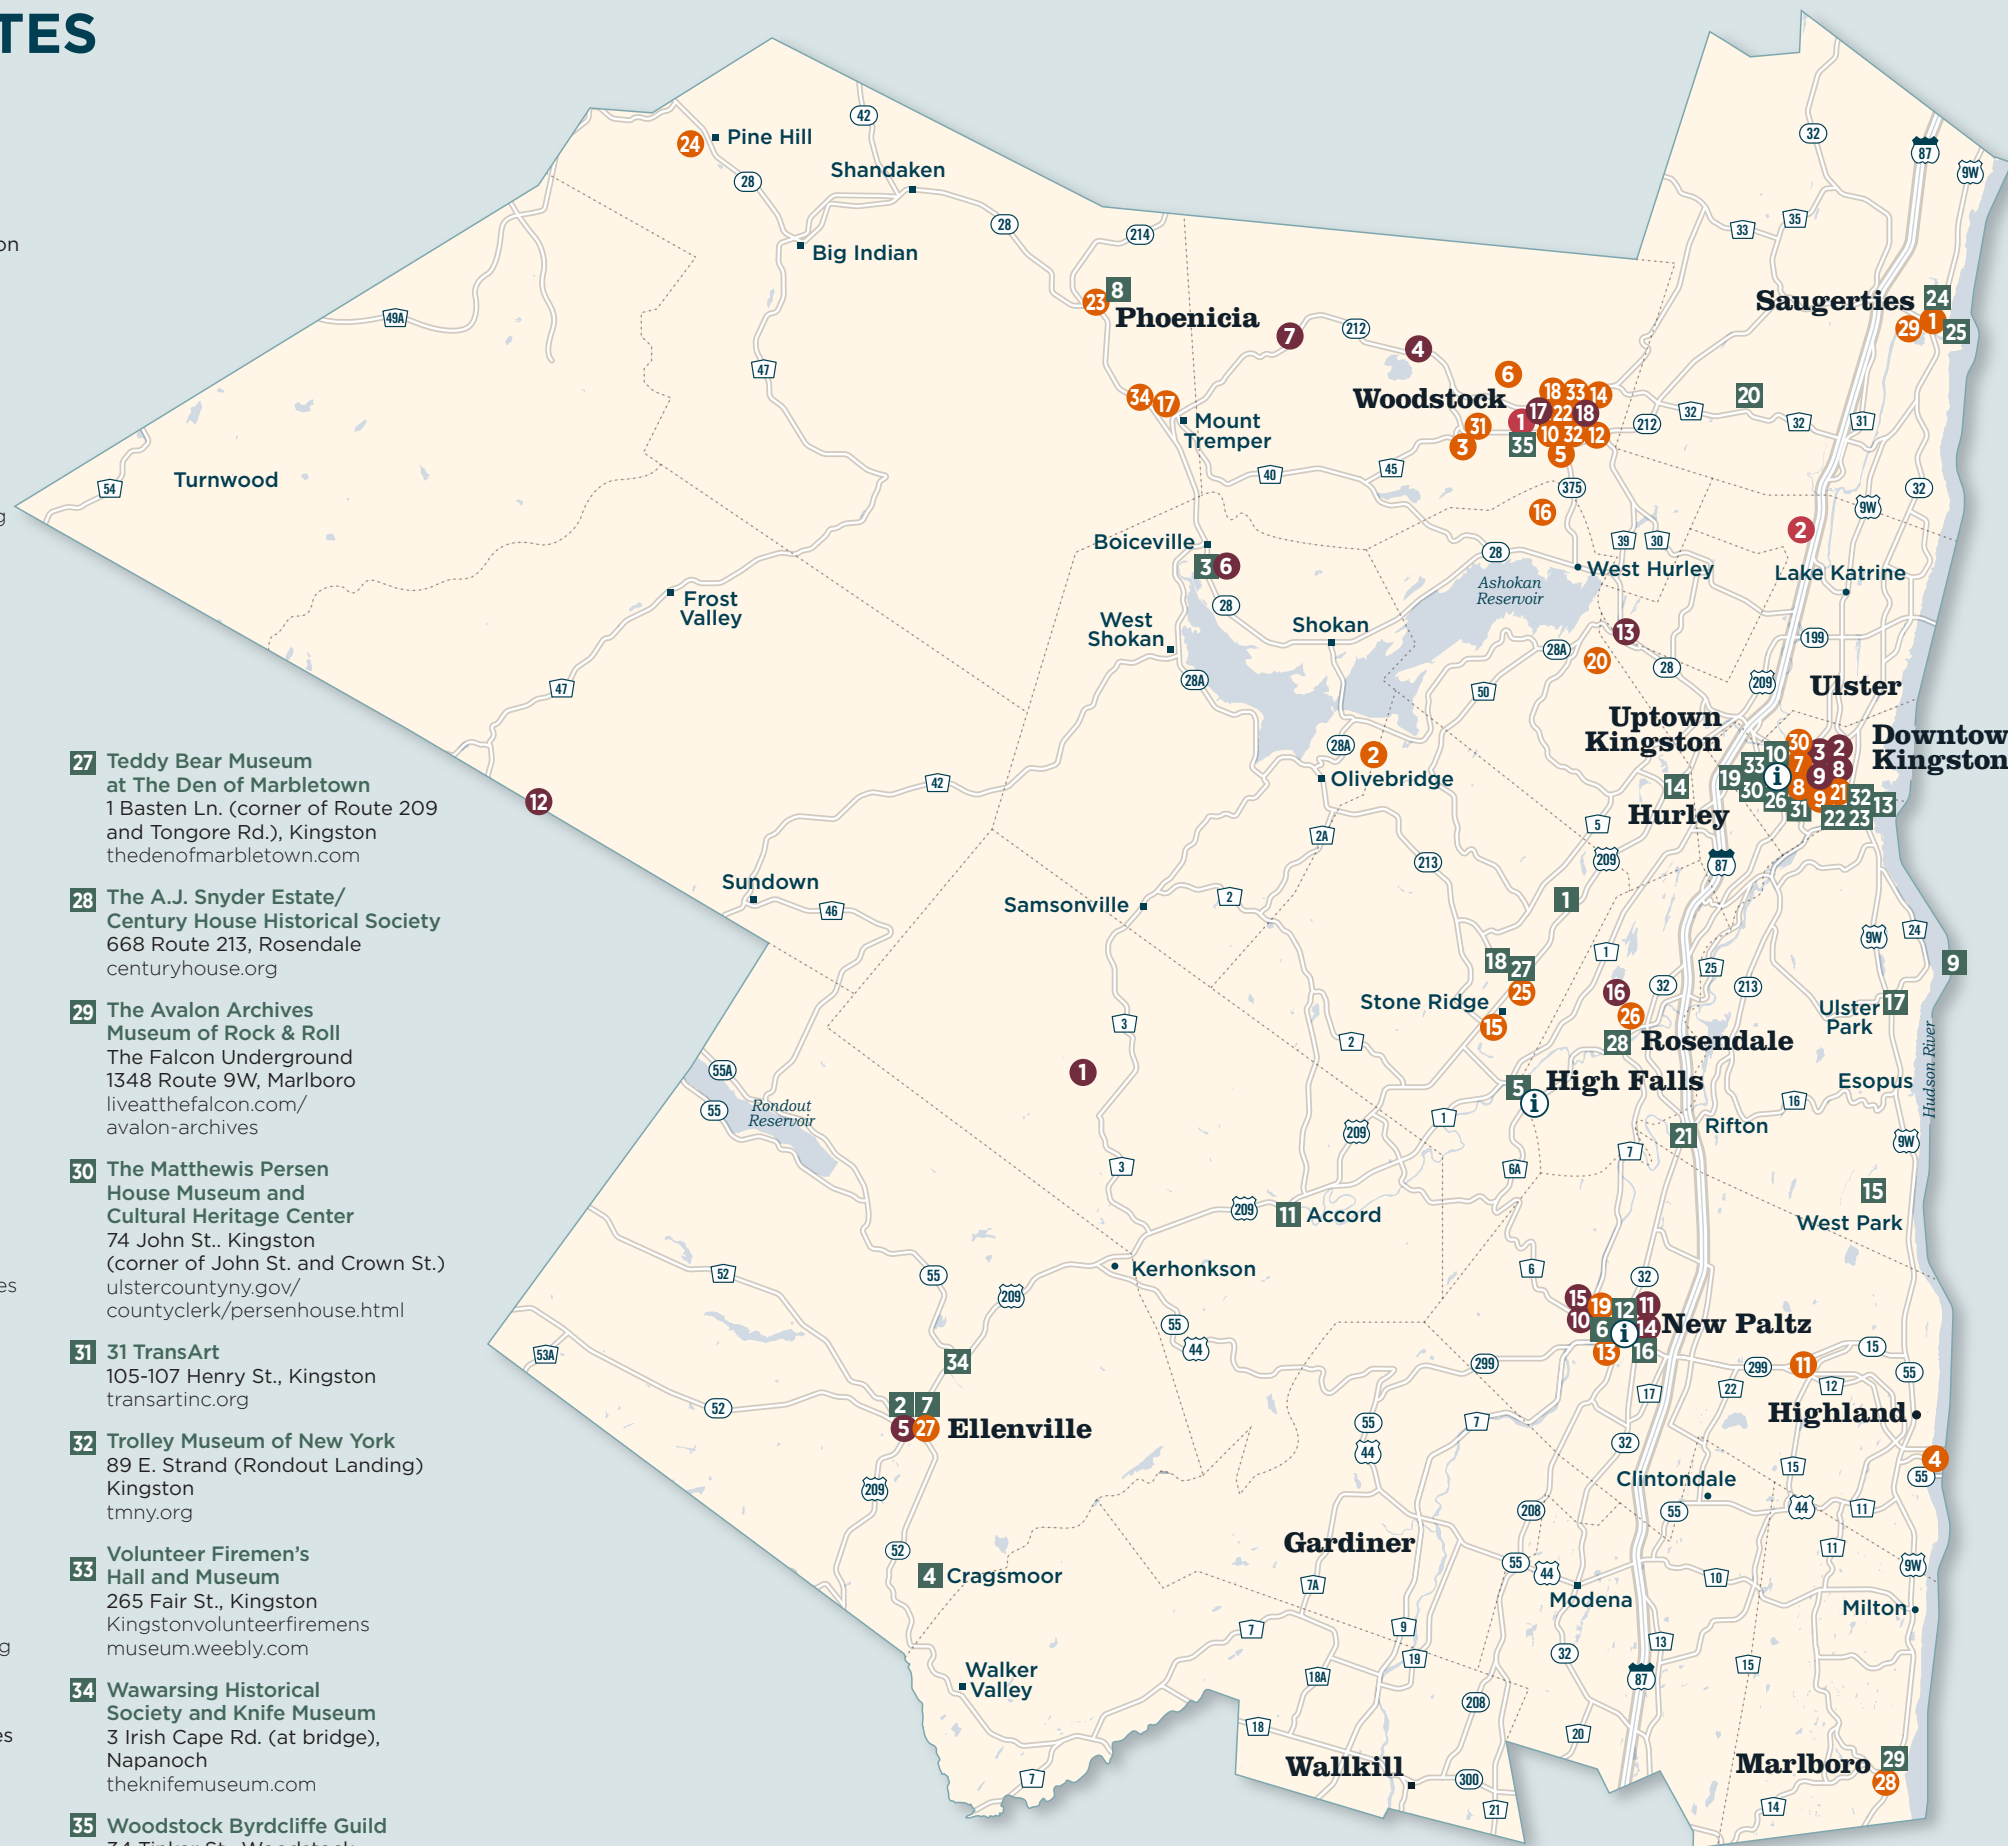

- 27** **Teddy Bear Museum at The Den of Marbletown**  
1 Basten Ln. (corner of Route 209 and Tongore Rd.), Kingston  
thedenofmarbletown.com
- 28** **The A.J. Snyder Estate/ Century House Historical Society**  
668 Route 213, Rosendale  
centuryhouse.org
- 29** **The Avalon Archives Museum of Rock & Roll The Falcon Underground**  
1348 Route 9W, Marlboro  
liveatthefalcon.com/  
avalon-archives
- 30** **The Matthewis Persen House Museum and Cultural Heritage Center**  
74 John St., Kingston (corner of John St. and Crown St.)  
ulstercountyny.gov/  
countyclerk/persenhouse.html
- 31** **31 TransArt**  
105-107 Henry St., Kingston  
transartinc.org
- 32** **Trolley Museum of New York**  
89 E. Strand (Rondout Landing) Kingston  
tmny.org
- 33** **Volunteer Firemen's Hall and Museum**  
265 Fair St., Kingston  
Kingstonvolunteerfiremensmuseum.weebly.com
- 34** **Wawarsing Historical Society and Knife Museum**  
3 Irish Cape Rd. (at bridge), Napanoch  
theknifemuseum.com
- 35** **Woodstock Byrdcliffe Guild**  
34 Tinker St., Woodstock  
byrdcliffe.org