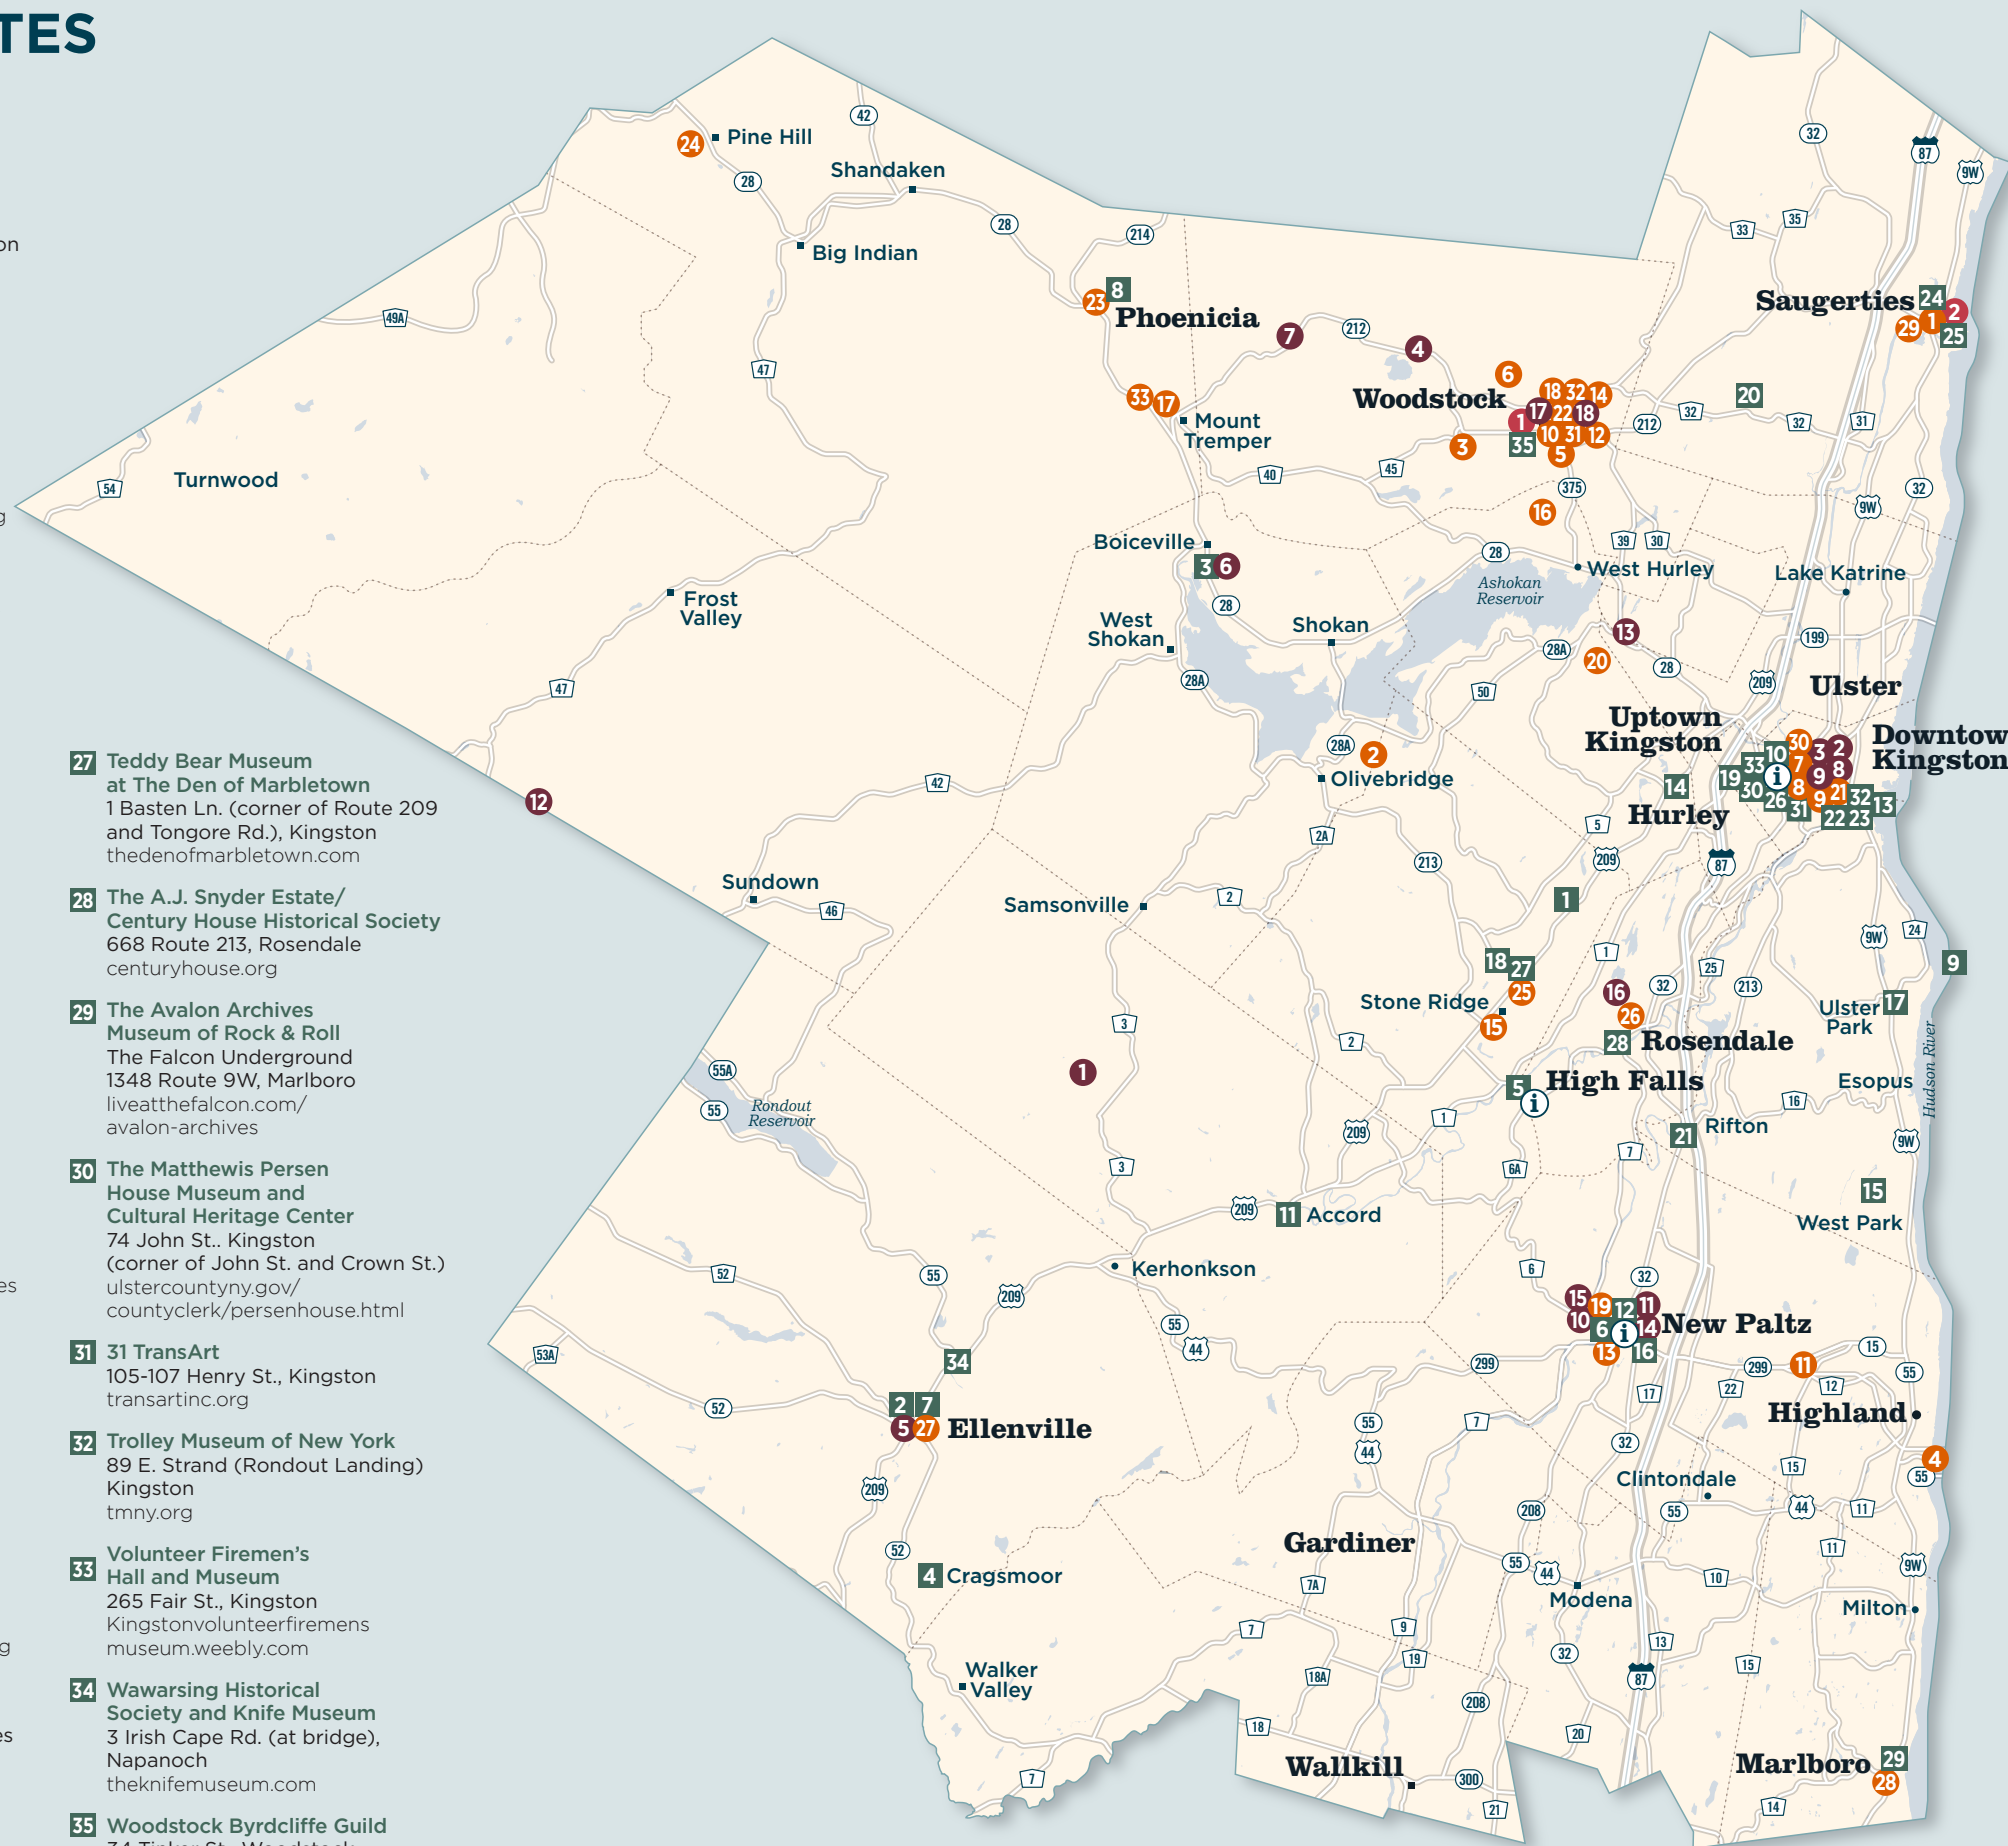

- 27** **Teddy Bear Museum
at The Den of Marbletown**
1 Basten Ln. (corner of Route 209
and Tongore Rd.), Kingston
thedenofmarbletown.com
- 28** **The A.J. Snyder Estate/
Century House Historical Society**
668 Route 213, Rosendale
centuryhouse.org
- 29** **The Avalon Archives
Museum of Rock & Roll
The Falcon Underground**
1348 Route 9W, Marlboro
liveatthefalcon.com/
avalon-archives
- 30** **The Matthewis Persen
House Museum and
Cultural Heritage Center**
74 John St., Kingston
(corner of John St. and Crown St.)
ulstercountyny.gov/
countyclerk/persenhouse.html
- 31** **31 TransArt**
105-107 Henry St., Kingston
transartinc.org
- 32** **Trolley Museum of New York**
89 E. Strand (Rondout Landing)
Kingston
tmny.org
- 33** **Volunteer Firemen's
Hall and Museum**
265 Fair St., Kingston
Kingstonvolunteerfiremens
museum.weebly.com
- 34** **Wawarsing Historical
Society and Knife Museum**
3 Irish Cape Rd. (at bridge),
Napanoch
theknifemuseum.com
- 35** **Woodstock Byrdcliffe Guild**
34 Tinker St., Woodstock
byrdcliffe.org