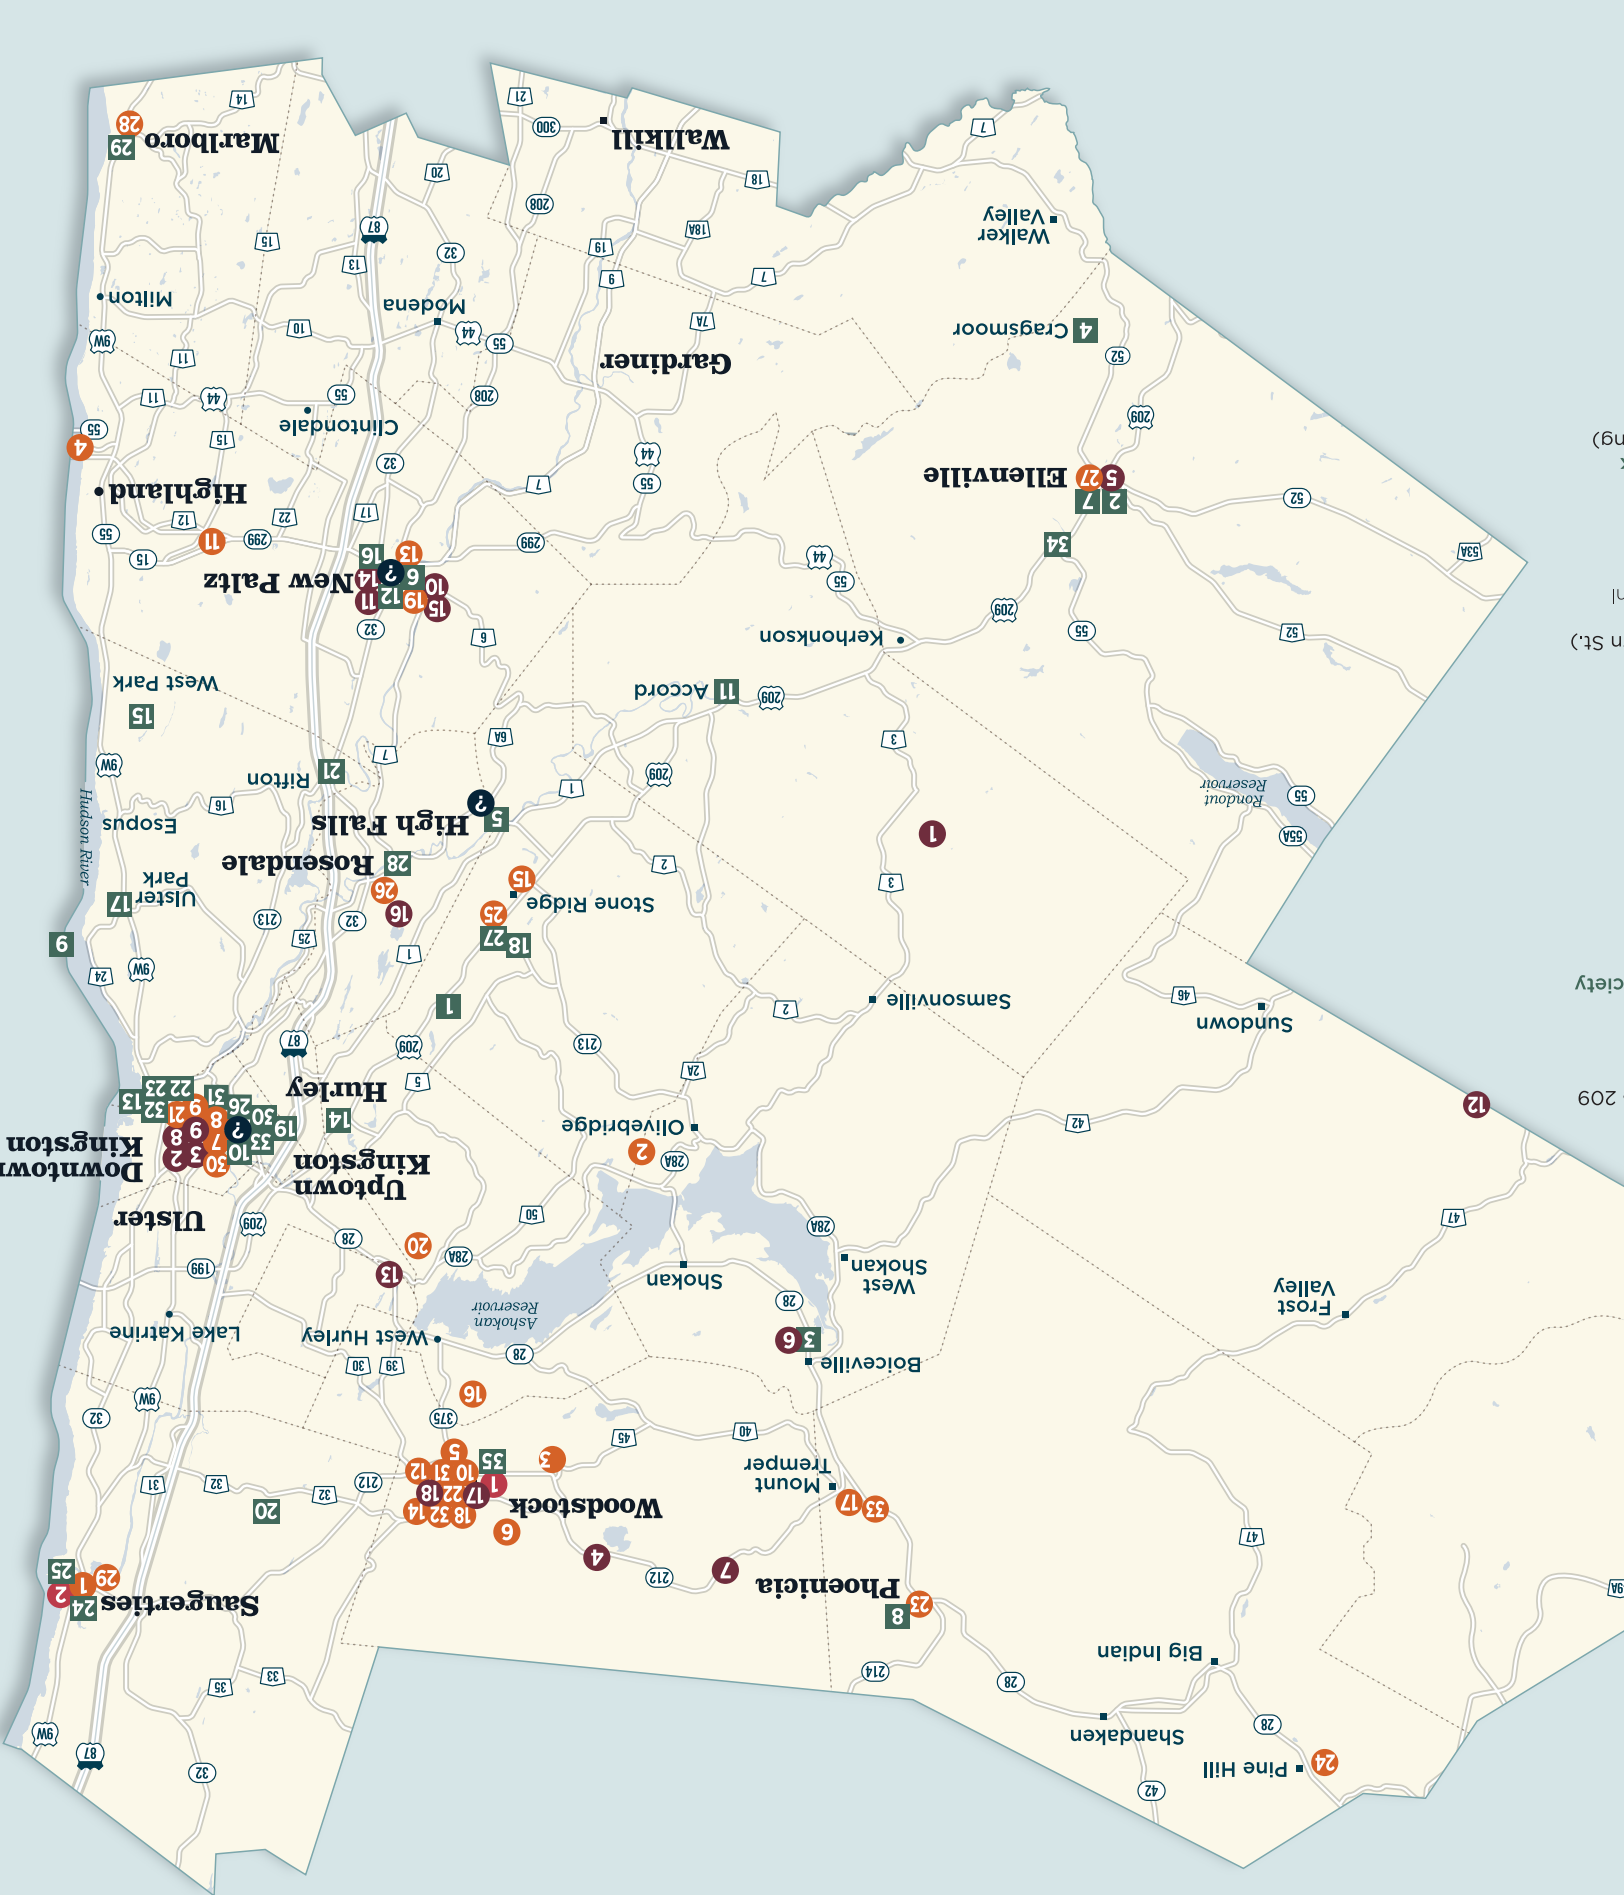

Scan to explore craft beverages

CRAFT BEVERAGES

S Indicates Wineries on the Shawangunk Wine Trail

- **DISTILLERIES**
  1 Catskill Mountain
  Moonshine
  31 Market St., Saugerties
  catskillmtshshine.com
  2 Coppersea Distilling
  239 Springtown Rd.
  New Paltz
  coppersea.com
  3 Stoutridge
  Distillery & Winery S
  10 Ann Kaley Ln., Marlboro
  stoutridge.com
  4 The Hudson
  House & Distillery
  1835 Route 9W
  West Park
  thehudsonhouse.com
  5 Tuthilltown Spirits Distillery
  14 Grist Mill Ln., Gardiner
  hudsonwhiskey.com

1. ## MUSEUMS & HISTORIC SITES
1. 1 Bever House Museum/
     Ulster County Historical Society
     2682 Route 209 Kingston
     hugunstreet.org
  2. 2 Borck Belt Museum
     Maritime Museum
     Hudson River
     Ulster County, NY
  3. 3 Burnet Sculpture Garden
     Hurley Heritage
     Society Museum
     Junction of Route 28
     and Delina Rd., Boiceville
     hurleyheritage.org
  4. 4 Cragmoor Historical Society
     and Nature Sanctuary
     Boroughs Rd., off Floyd
     Acutt Rd., West Park
     cragmoorhistoricalsociety.com
  5. 5 D&H Canal Museum
     Mid-Hudson Visitor Center
     1715 Main St., (Route 213)
     High Falls
     epim.org
  6. 6 Dr. Margaret Wade-Lewis
     Black History Cultural Center
     5 Broadhead Ave., New Paltz
     mwpalczd/p/planetarium
     canimuseum.org
  7. 7 Ellenville Public
     Library & Museum
     40 Center St., Ellenville
     ellenville.org
  8. 8 Empire State Railway Museum
     Stone Ridge
     Museum of State History
     200 Kripplush Rd.,
     Hudsonville
     empstatemuseum.com
  9. 9 Esopus Meadows Lighthouse
     1871 River Rd., Ulster Park
     esopusmeadows.com
  10. 10 Fred J. Johnston House
      Park & Museum
      356 George Sickle Rd.,
      Saugerties
      esopusmeadows.com
  11. 11 Friends of Historic
      Kingston
      Friends of Historic
      Kingston
      museumsociety.org
  12. 12 Historic Huguenot Street
      Museum
      50 Rondout Landing, Kingston
      hugunstreet.org
  13. 13 Hudson River
      Maritime Museum
      Ulster County, NY
  14. 14 Hurley Heritage
      Society Museum
      Junction of Route 28
      and Delina Rd., Boiceville
      hurleyheritage.org
  15. 15 John Burroughs' Shabides
      Birthplace
      349 Cragmoor Rd., off Floyd
      Acutt Rd., West Park
      johnburroughsassociation.org
  16. 16 John R. Kirk Planetarium
      on the campus of SUNY New Paltz
      1 Hawk Dr., New Paltz
      planetarium.org
  17. 17 Klyn Esopus Historical
      Society Museum
      5 Broadhead Ave., New Paltz
      mwpalczd/p/planetarium
      canimuseum.org
  18. 18 Kripplush
      Library & Museum
      40 Center St., Ellenville
      ellenville.org
  19. 19 Old Dutch
      Reformed Church
      1871 River Rd., Ulster Park
      esopusmeadows.com
  20. 20 Opus 4 Sculpture
      Park & Museum
      356 George Sickle Rd.,
      Saugerties
      esopusmeadows.com
  21. 21 Perrine's Bridge
      Friends of Historic
      Kingston
      Friends of Historic
      Kingston
      museumsociety.org
  22. 22 Rabe Center for Immigrant
      Junction of State Route 22
      and Main St., Kingston
      museumsociety.org
  23. 23 Rochester Museum
      Cultural and History
      Reference Center
      105-107 Henry St., Kingston
      rochester.org
  24. 24 Trolley Museum of New York
      89 E. Strand (Rondout Landing)
      trolley.org
  25. 25 Tuthilltown Spirits Distillery
      14 Grist Mill Ln., Gardiner
      hudsonwhiskey.com
  26. 26 Ulster County Historical Society
      2682 Route 209 Kingston
      hugunstreet.org
  27. 27 Teddy Bear Museum
      at the Ben of Marlbtown
      1 Baten Ln., corner of Route 209
      and Torgue Rd., Kingston
      teddybearmuseum.com
  28. 28 The A.J. Snyder Estate/
      Century House Historical Society
      200 Kripplush Rd.,
      Hudsonville
      ajsniderestate.com
  29. 29 The Avator Archives
      Museum of Rock & Roll
      1348 Route 9W, Marlboro
      avator-archives.com
  30. 30 The Mathews-Presen
      Museum and
      Historical Society
      1348 Route 9W, Marlboro
      avator-archives.com
  31. 31 TransAT
      Cultural and History
      Reference Center
      105-107 Henry St., Kingston
      rochester.org
  32. 32 Trolley Museum of New York
      89 E. Strand (Rondout Landing)
      trolley.org
  33. 33 Volunteer Firemen's
      Hall and Saugerties
      Historical Society
      119 Main St., Saugerties
      saugertieshistoricalsociety.org
  34. 34 Wewarings Historical
      Society and Antie Museum
      Napoch
      166 Lightouse Dr., Saugerties
      wewaringshistoricalsociety.org
  35. 35 Woodstock Byrdcliffe Guild
      34 Tucker St., Woodstock
      byrdcliffe.org
  36. 36 Senae House
      State Historic Site
      296 Fair St., Woodstock
      senae.org
  37. 37 Be Considerate of
      Other Visitors
      7 Be Considerate of
      Other Visitors
      7 Be Considerate of
      Other Visitors
  38. 38 Respect Wildlife
      5 Respect Wildlife
      5 Respect Wildlife
  39. 39 Minimize Campfire Impact
      4 Leave What You Find
      4 Leave What You Find
  40. 40 Dispose of Waste Properly
      3 Dispose of Waste Properly
      3 Dispose of Waste Properly
  41. 41 Travel Ahead and Prepare
      2 Travel Ahead and Prepare
      2 Travel Ahead and Prepare
  42. 42 Plan Ahead and Prepare
      1 Plan Ahead and Prepare
      1 Plan Ahead and Prepare