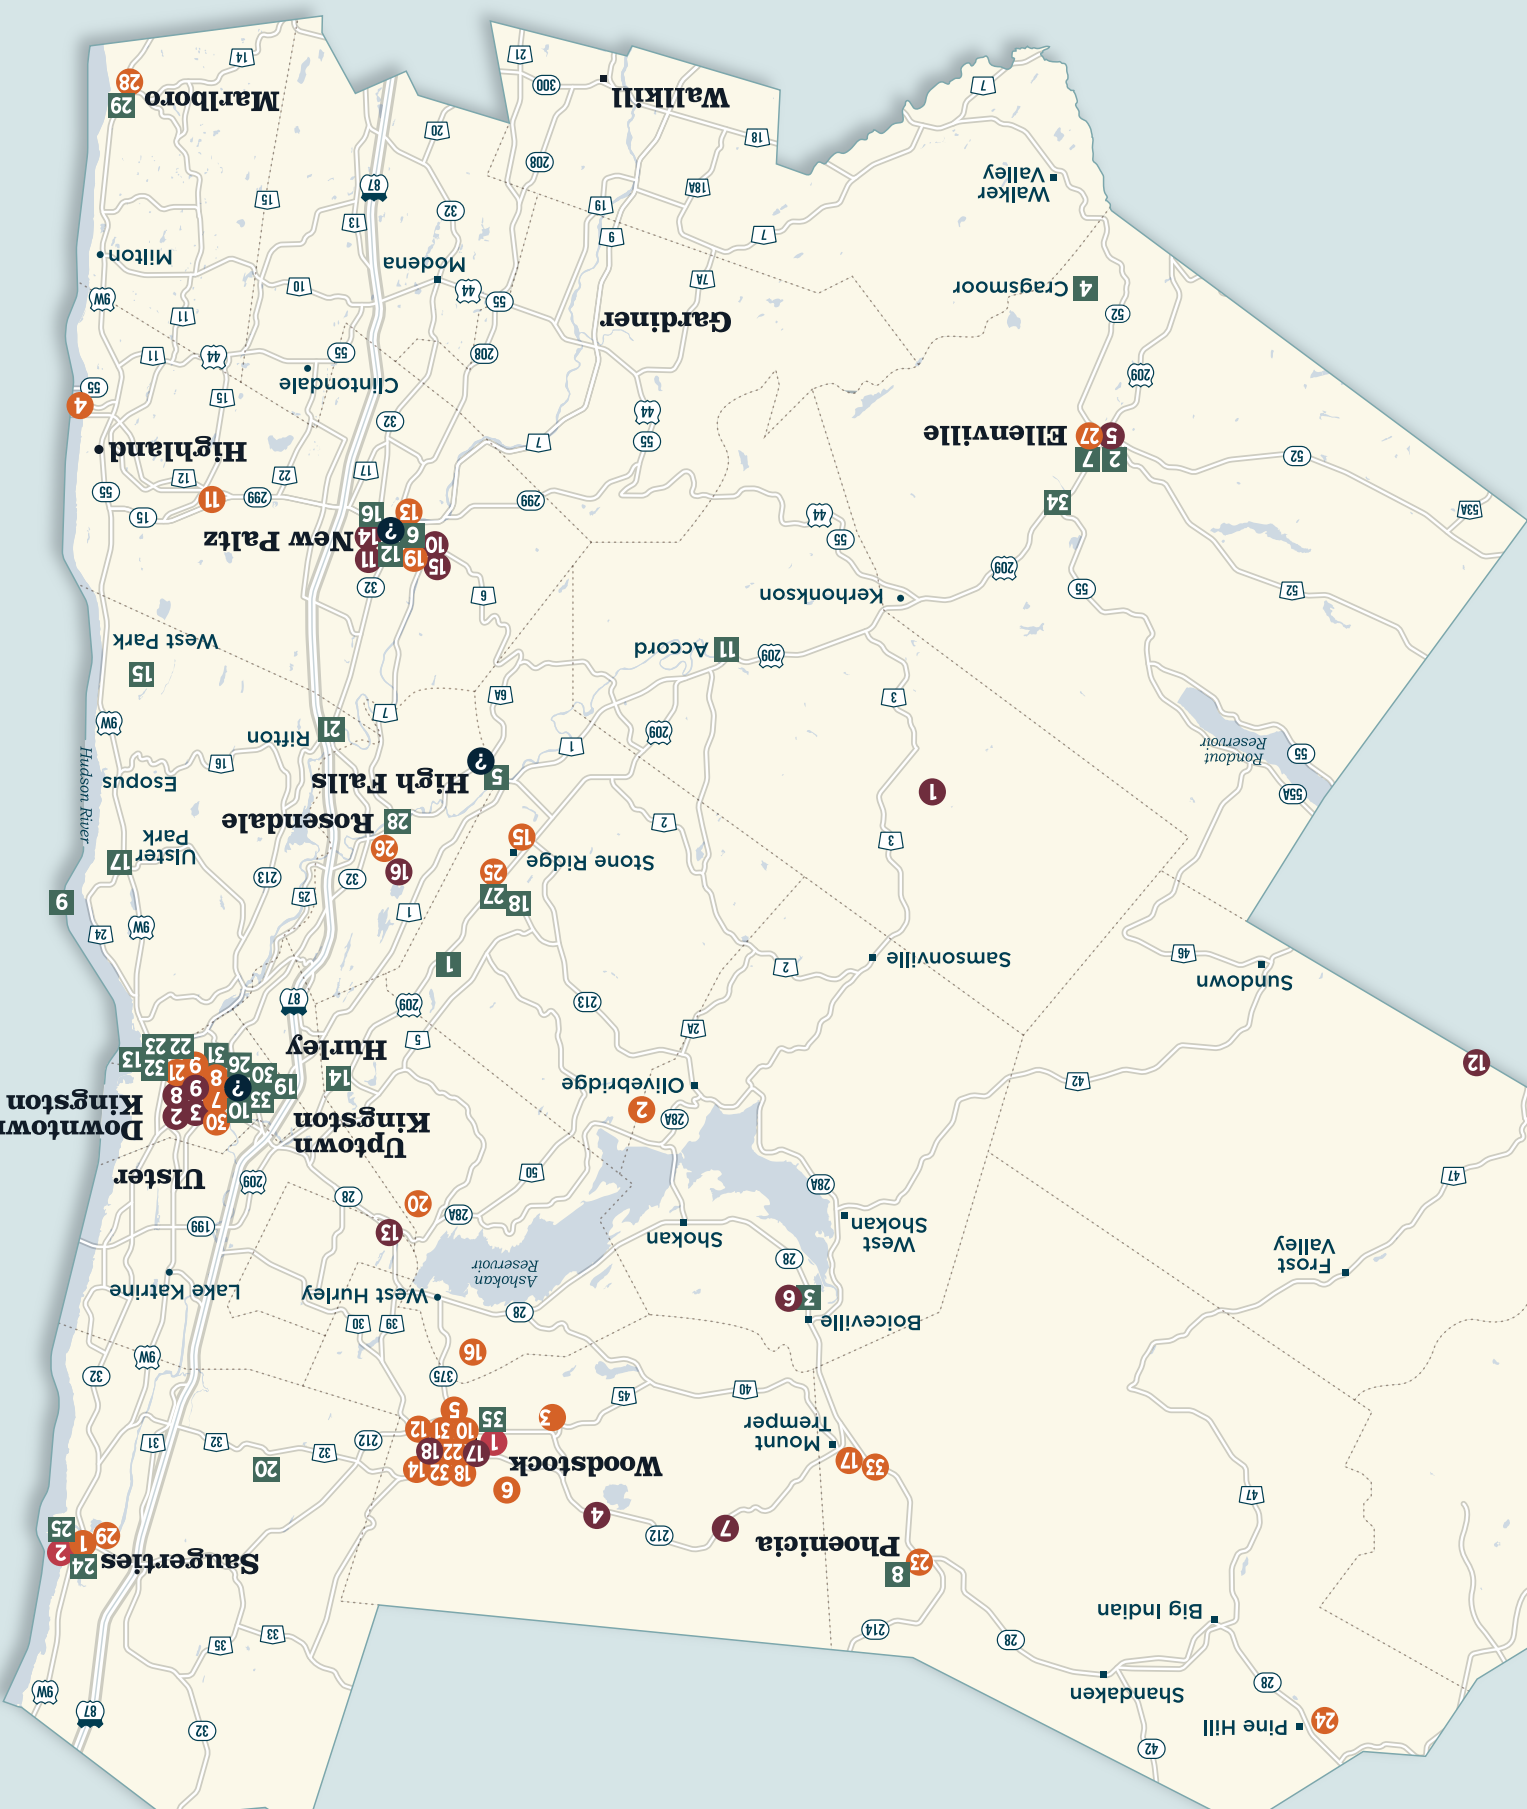

Lecture Center Lot
1 Sojourner Way

New Paltz
Community Center
3 Veterans Dr.

New Paltz Park & Ride
NYS Thruway Exit 18

McDonald's New Paltz
261 Main St.

New Paltz Plaza T
271 Main St.

Ulster County Pool
214 Libertyville Rd.

Zero Place
87-91 N. Chestnut St.

Woodland Pond
100 Woodland Pond Cir.

ROSENDALE

Rondout
Municipal Center
1925 Lucas Ave. Ext.

Willow Kiln
Parking Lot
382 Main St.

RUBY

SAUGERTIES

Advanced
Auto Parts T
330 NY-212

Saugerties Public Library
9 Division St.

Senior Recreation Center
207 Market St.

Holiday Inn
Express & Suites
9 Old Route 32

Kiwanis Ice Arena
6 Small World Ave.

Saugerties Town Hall
4 High St.

Rip Van Winkle
Campgrounds
149 County Road 35

SHANDAKEN

Shandaken Inn
1 Golf Course Rd.

STONE RIDGE

Hasbrouck House T
3805 Main St.
(Guests Only)

Marbletown
Community Center
3556 Main St.

SUNY Ulster
491 Cottekill Rd.

Stone Ridge
Public Library
3700 Main St.

WEST PARK

Holy Cross Monastery
1615 Rte 9W

WOODSTOCK

Sunflower Market
75 Mill Hill Rd.

Woodstock
Community Center
56 Rock City Rd.

plugsare.com
Search for
Ulster County, NY

Scan to explore
craft beverages

CRAFT BEVERAGES

WINERIES

3 **Bruynswick Winery**
1308 Bruynswick Rd., Gardiner
kiernanfarm.com/
bruynswick-winery

4 **El Paso Winery**
742 Broadway, Ulster Park
elpasowinery.com

BREWERIES

1 **Arrowood Farms**
236 Lower Whitfield Rd., Accord
arrowoodfarms.com

11 **Woodstock Brewing**
5581 NY-28, Phoenicia
drinkwoodstock.com

CIDERIES

CULTURAL SITES

1 **New Paltz Ballet Theatre**
1 Bontouvew Dr., New Paltz
npsballet.com

2 **Center for Photography at Woodstock**
474 Broadway, Kingston
cpw.org

4 **Elena Zeng Gallery**
3571 Route 212, Shady
perfmagazine.com

5 **Ellenville Public Library & Museum's The Gallery Link**
10 Church St., Phoenicia
elleniville.org

6 **Finetale Gallery at Fabulous Furniture**
3930 Route 28, Boiceville
fabulousfurniture.com

7 **James Cox Gallery at Woodstock**
4666 State Route 212, Willow
jamescoxgallery.com

8 **Rosendale Theatre**
408 Main St., Rosendale
rosendaltheatre.org

9 **Shadowland Stages**
672 Broadway, Kingston
shadowlandstages.org

10 **Reher Center Gallery**
3 Spring St., Kingston
rehercenter.org

11 **The Falcon**
1348 Route 9W, Marlboro
coachhousefalcons.org

12 **Colony Woodstock**
22 Rock City Rd., Woodstock
colonywoodstock.com

13 **Community Playback Theatre**
150 Kisor Rd., Highland
communityplaybacktheatre.com

14 **Community Playhouse**
601 Broadway, Kingston
communityplayhouse.org

15 **Ulster Performing Arts Center**
1 Hawk Dr., New Paltz
ulsterperformingarts.com

16 **Ulster Ballet Company**
69 Main St., New Paltz
ulsterballet.com

17 **Roost Studios & Art Gallery**
69 Main St., New Paltz
rooststudios.com

18 **The Lockwood Gallery**
747 Route 28, Kingston
lockwoodgallery.com

19 **The Mark Gruber Gallery**
13 New Paltz Plaza, New Paltz
markgrubergallery.com

20 **World's Largest Kaleidoscope**
5340 Route 28, Mount Tremper
worlds-largest-kaleidoscope.com

21 **Ulster Arts Center**
66 Mountain Rest Rd., New Paltz
ulsterartscenter.org

22 **Women's Studio Workshop**
722 Binkwater Ln., Kingston
womensstudio.org

23 **Woodstock Artists Association and Museum**
1500 Woodstock
waaa.com

24 **Woodstock School of Art**
2470 Route 212, Woodstock
woodstockschoolofart.org

25 **Upstate Films**
198 Main St., Saugerties
upstatefilms.org

26 **Orpheum Theatre**
20 Tinker St., Woodstock
theorpeum.com

27 **Navent Concerts**
120 Maverick Rd., Woodstock
naventconcerts.org

28 **Marbletown Multi-Arts (MAMA)**
3588 Main St., Stone Ridge
leavonh.com

29 **Levon Helm Studios**
160 Plochmann Ln., Woodstock
levonh.com

30 **BENJEN Theatre**
Water Street Market
10 Main St., Suite 501, New Paltz
benjen.com

31 **Stardust Worksop**
P.O. Box 671, Woodstock
stardustworksop.com

32 **Creative Music**
communityplaybacktheatre.com

33 **Community Playback Theatre**
facebook.com/
communityplaybacktheatre

34 **Ulster Performing Arts Center**
150 Kisor Rd., Highland
ulsterperformingarts.com

35 **Ulster Ballet Company**
69 Main St., New Paltz
ulsterballet.com

36 **Roost Studios & Art Gallery**
69 Main St., New Paltz
rooststudios.com

37 **The Falcon**
1348 Route 9W, Marlboro
coachhousefalcons.org

38 **Colony Woodstock**
22 Rock City Rd., Woodstock
colonywoodstock.com

39 **Community Playback Theatre**
150 Kisor Rd., Highland
communityplaybacktheatre.com

40 **Community Playhouse**
601 Broadway, Kingston
communityplayhouse.org

41 **Ulster Performing Arts Center**
1 Hawk Dr., New Paltz
ulsterperformingarts.com